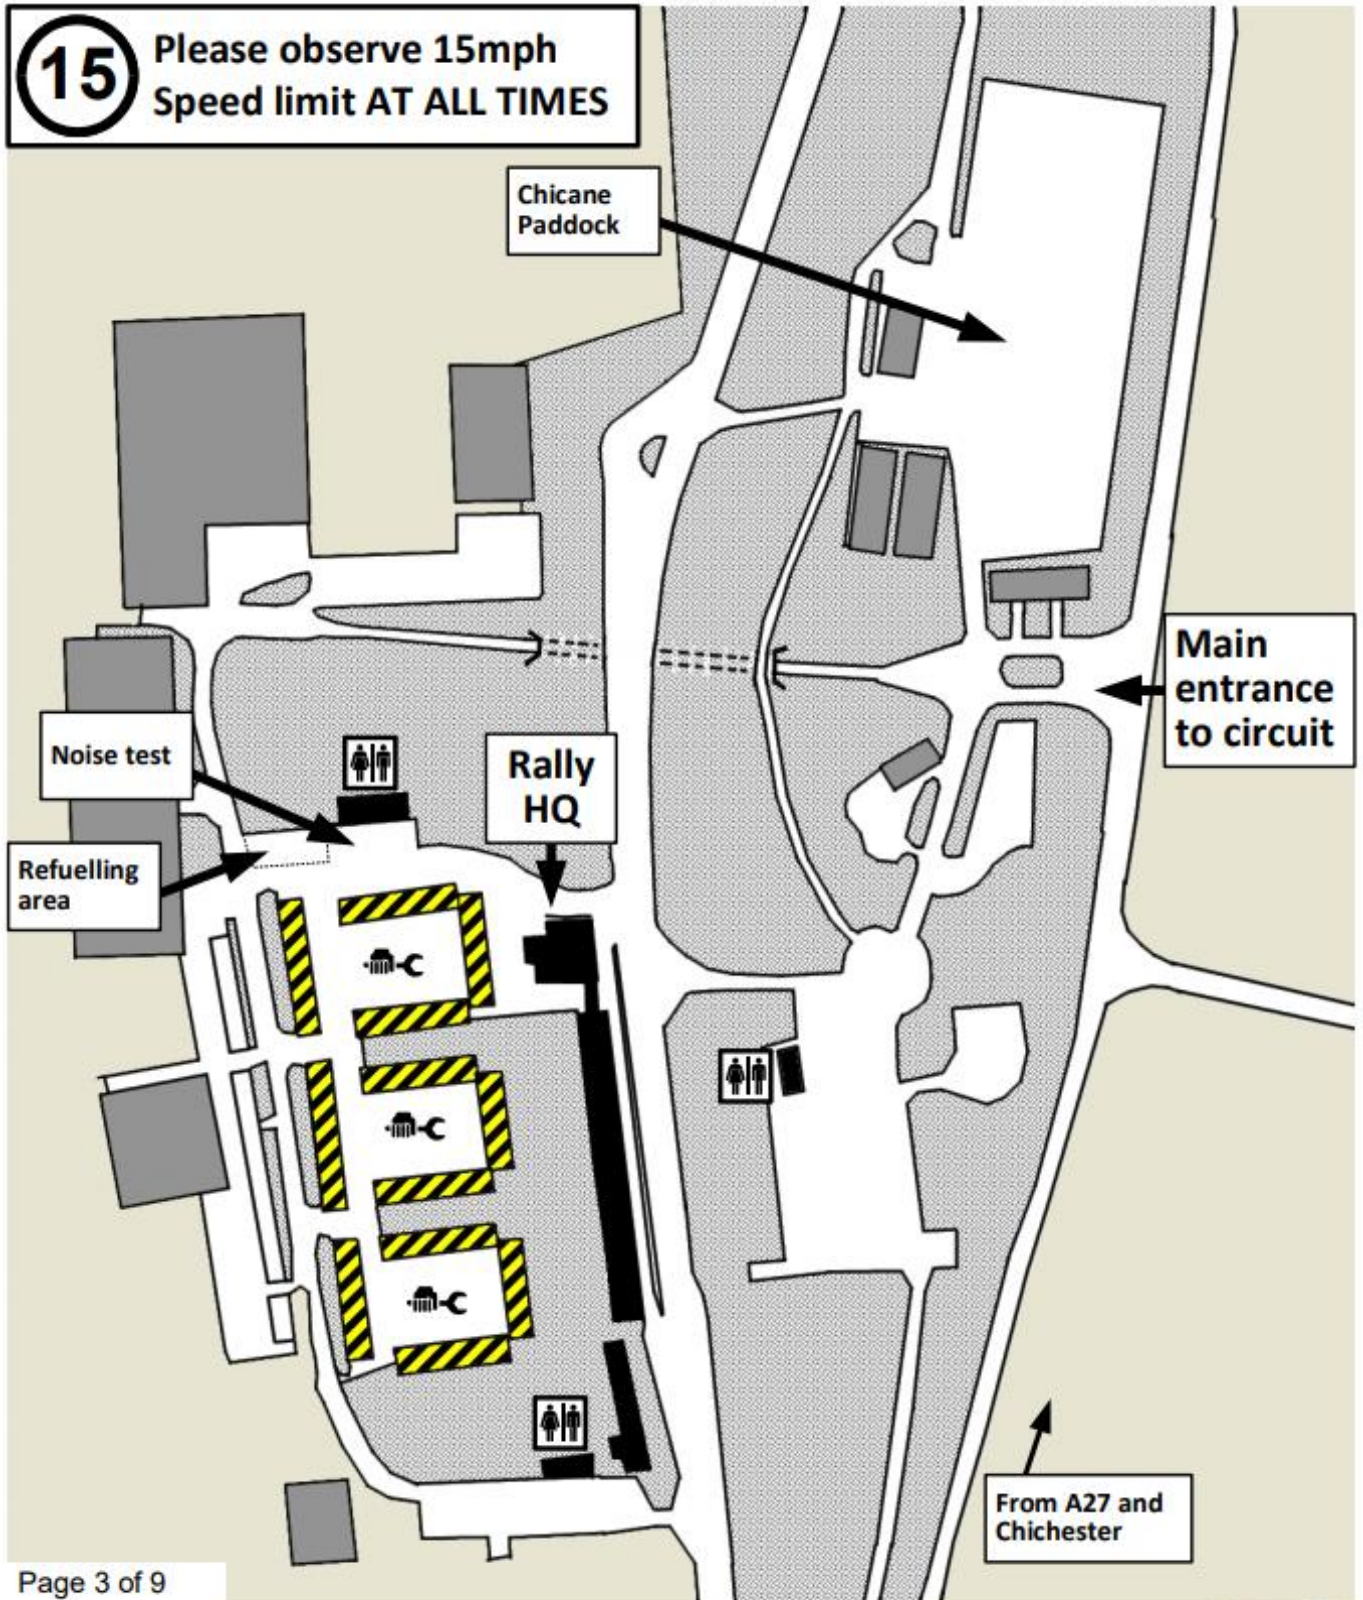

THE PHIL COLLINGS MEMORIAL SOUTH DOWNS STAGES 2020

Site map showing the location of

- Service bays
- Noise test and refuelling areas
- Rally HQ (Jackie Stewart Pavilion)
- Toilets

15 Please observe 15mph
Speed limit AT ALL TIMES

THE PHIL COLLINGS MEMORIAL SOUTH DOWNS STAGES 2020

SS1 & SS2 (2 laps)

Distance: 4.8 miles

Bogey: 3' 50"

Target: 9' 36"

Information:

- Leave service area and proceed to SSA1 (MTC1) & SSA2 in the pit out
- Cars start SS1 and SS2 at the exit of the pit out at 1 minute intervals.
- After PC1 & PC2 return to service area. Max speed 15mph.

Stage	SS1	SS2
Start time		
Finish time		
Stage time		

THE PHIL COLLINGS MEMORIAL SOUTH DOWNS STAGES 2020

SS3 & SS4 (1 laps)

Distance: 2.5 miles

Bogey: 2' 00"

Target: 5' 00"

Information:

- Leave service area and proceed to SSA3 & SSA4 in the pit out
- Cars start SS3 and SS4 at the exit of the pit out at 1 minute intervals.
- After PC3 & PC4 return to service area. Max speed 15mph.

Stage	SS3	SS4
Start time		
Finish time		
Stage time		

THE PHIL COLLINGS MEMORIAL SOUTH DOWNS STAGES 2020

SS5 (1 laps)

Distance: 2.5 miles

Bogey: 2' 00"

Target: 5' 00"

Information:

- Leave service area and proceed to SSA5 in the pit out
- Cars start SS5 at the exit of the pit out at 1 minute intervals.
- After PC5 return to service area. Max speed 15mph.