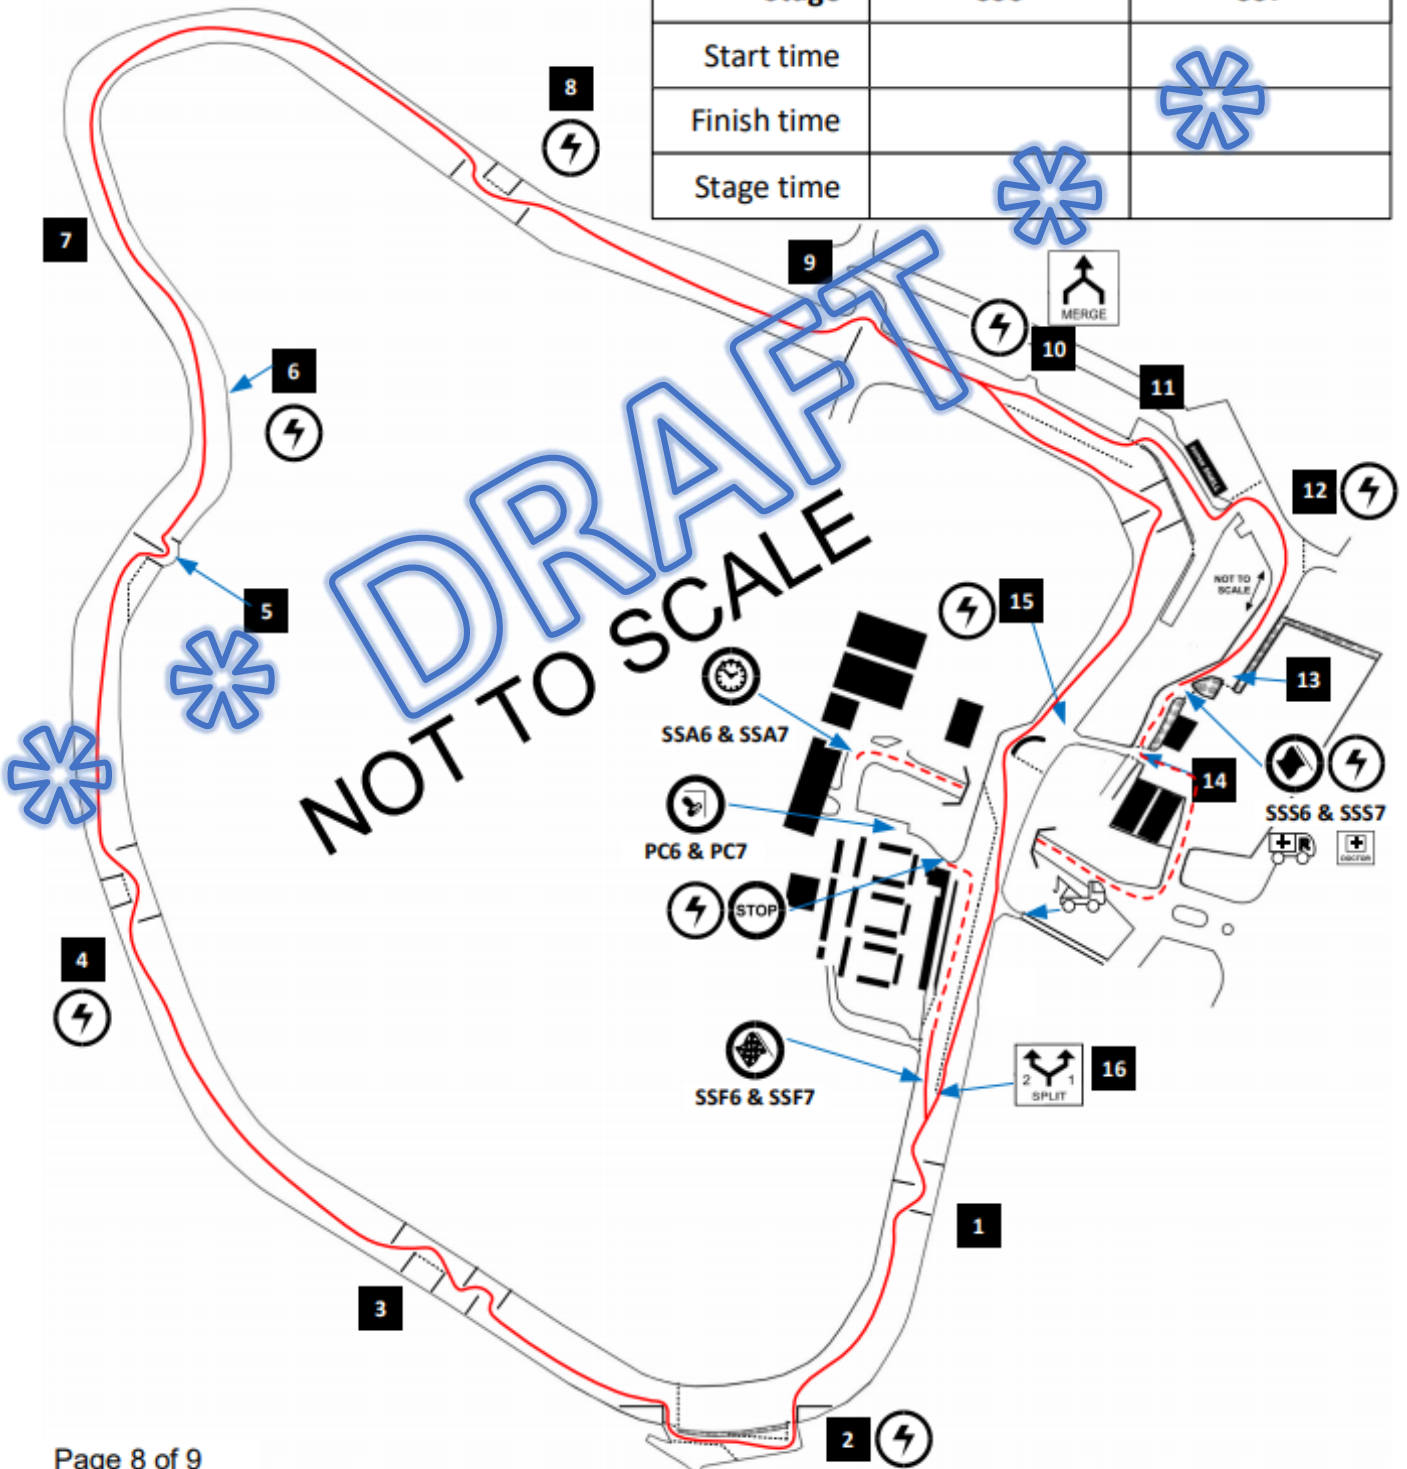

THE PHIL COLLINGS MEMORIAL SOUTH DOWNS STAGES 2020

SS6 and SS7 (2 laps)

Distance: 4.6 miles

Bogey: 3' 41"

Target: 9' 12"

Information:

- Leave service area and proceed to SSA6 & SSA7 at the Earls Court Motorshow Building.
- Cars start SS6 and SS7 in the chicane paddock at 1 minute intervals.
- After PC6 & PC7 return to service area. Max speed 15mph.

Stage	SS6	SS7
Start time		
Finish time		
Stage time