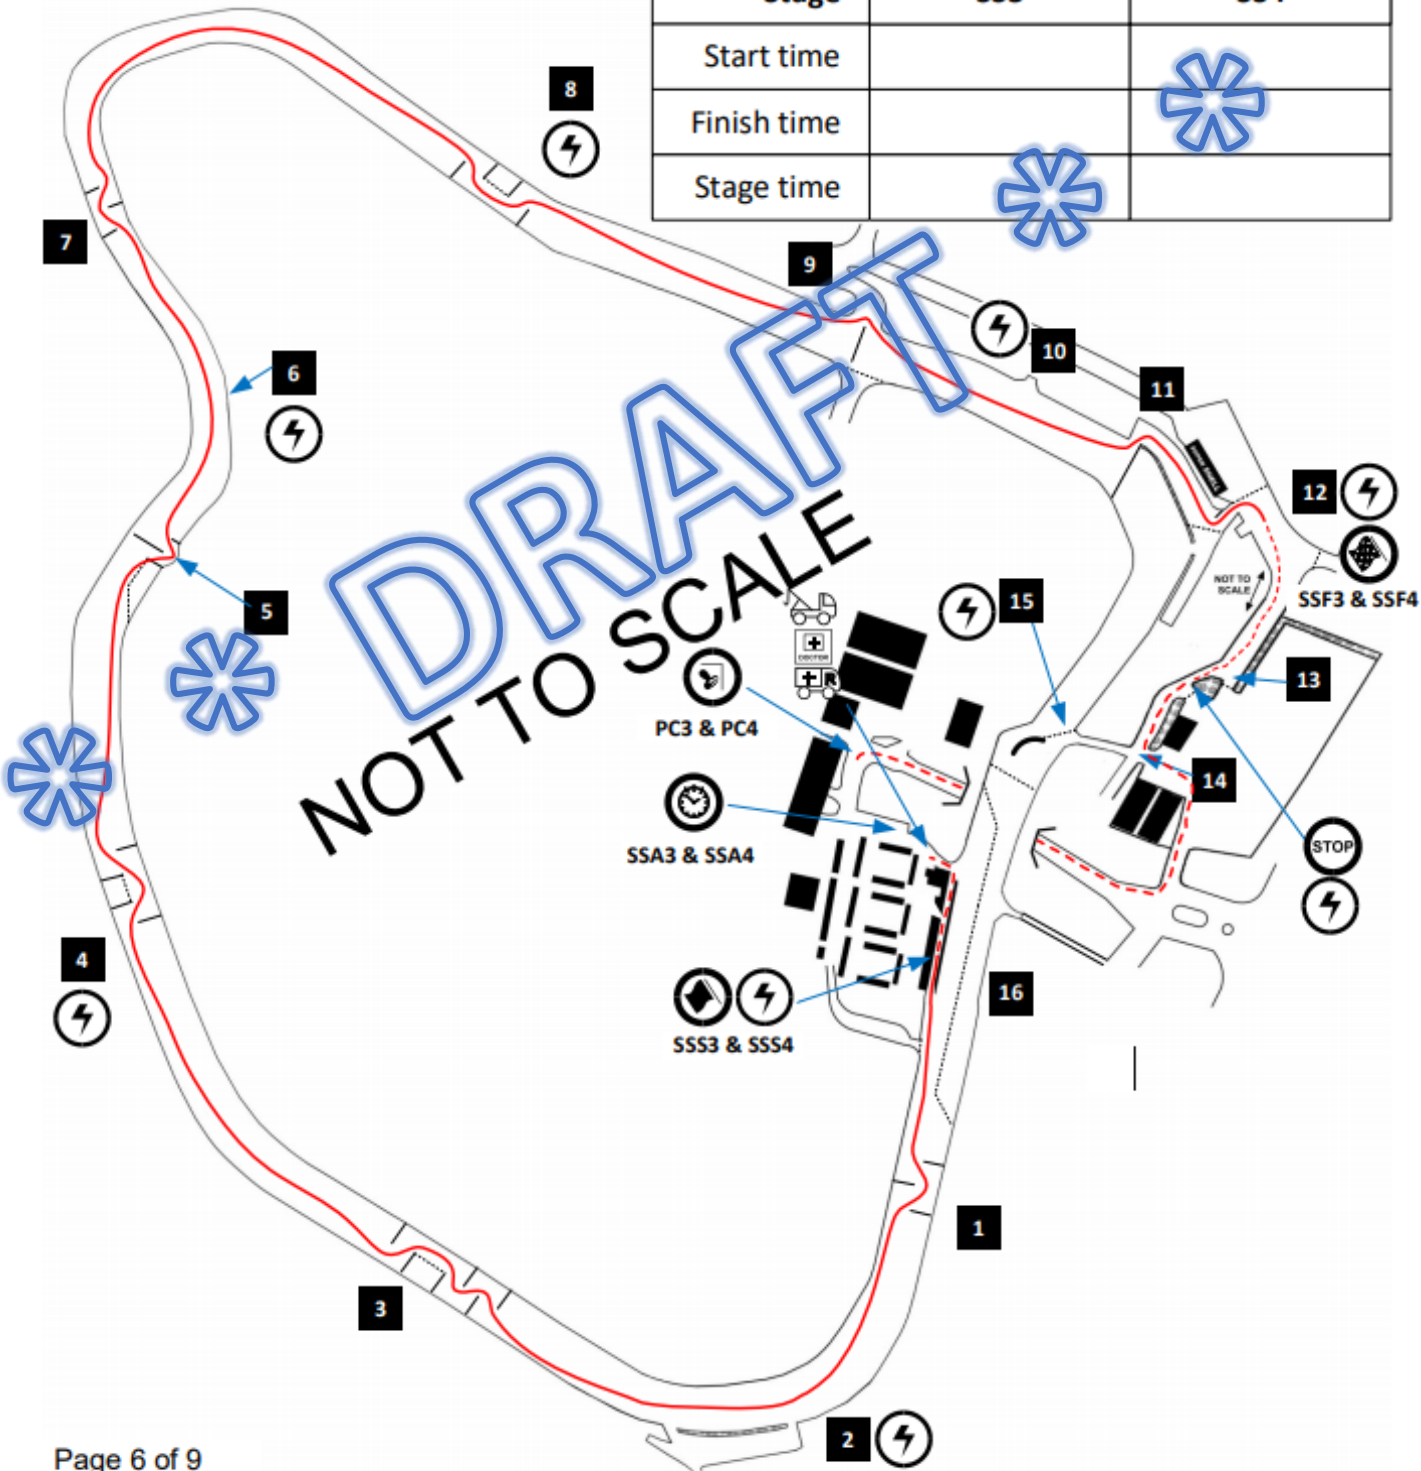

THE PHIL COLLINGS MEMORIAL SOUTH DOWNS STAGES 2020

SS1 & SS2 (2 laps)

Distance: 4.8 miles

Bogey: 3' 50"

Target: 9' 36"

Information:

- Leave service area and proceed to SSA1 (MTC1) & SSA2 in the pit out
- Cars start SS1 and SS2 at the exit of the pit out at 1 minute intervals.
- After PC1 & PC2 return to service area. Max speed 15mph.

Stage	SS1	SS2
Start time		
Finish time		
Stage time		

THE PHIL COLLINGS MEMORIAL SOUTH DOWNS STAGES 2020

SS3 & SS4 (1 laps)

Distance: 2.5 miles

Bogey: 2' 00"

Target: 5' 00"

Information:

- Leave service area and proceed to SSA3 & SSA4 in the pit out
- Cars start SS3 and SS4 at the exit of the pit out at 1 minute intervals.
- After PC3 & PC4 return to service area. Max speed 15mph.

Stage	SS3	SS4
Start time		
Finish time		
Stage time		

THE PHIL COLLINGS MEMORIAL SOUTH DOWNS STAGES 2020

SS5 (1 laps)

Distance: 2.5 miles

Bogey: 2' 00"

Target: 5' 00"

Information:

- Leave service area and proceed to SSA5 in the pit out
- Cars start SS5 at the exit of the pit out at 1 minute intervals.
- After PC5 return to service area. Max speed 15mph.

Stage	SS5	
Start time		
Finish time		
Stage time		

THE PHIL COLLINGS MEMORIAL SOUTH DOWNS STAGES 2020

SS6 and SS7 (2 laps)

Distance: 4.6 miles

Bogey: 3' 41"

Target: 9' 12"

Information:

- Leave service area and proceed to SSA6 & SSA7 at the Earls Court Motorshow Building.
- Cars start SS6 and SS7 in the chicane paddock at 1 minute intervals.
- After PC6 & PC7 return to service area. Max speed 15mph.