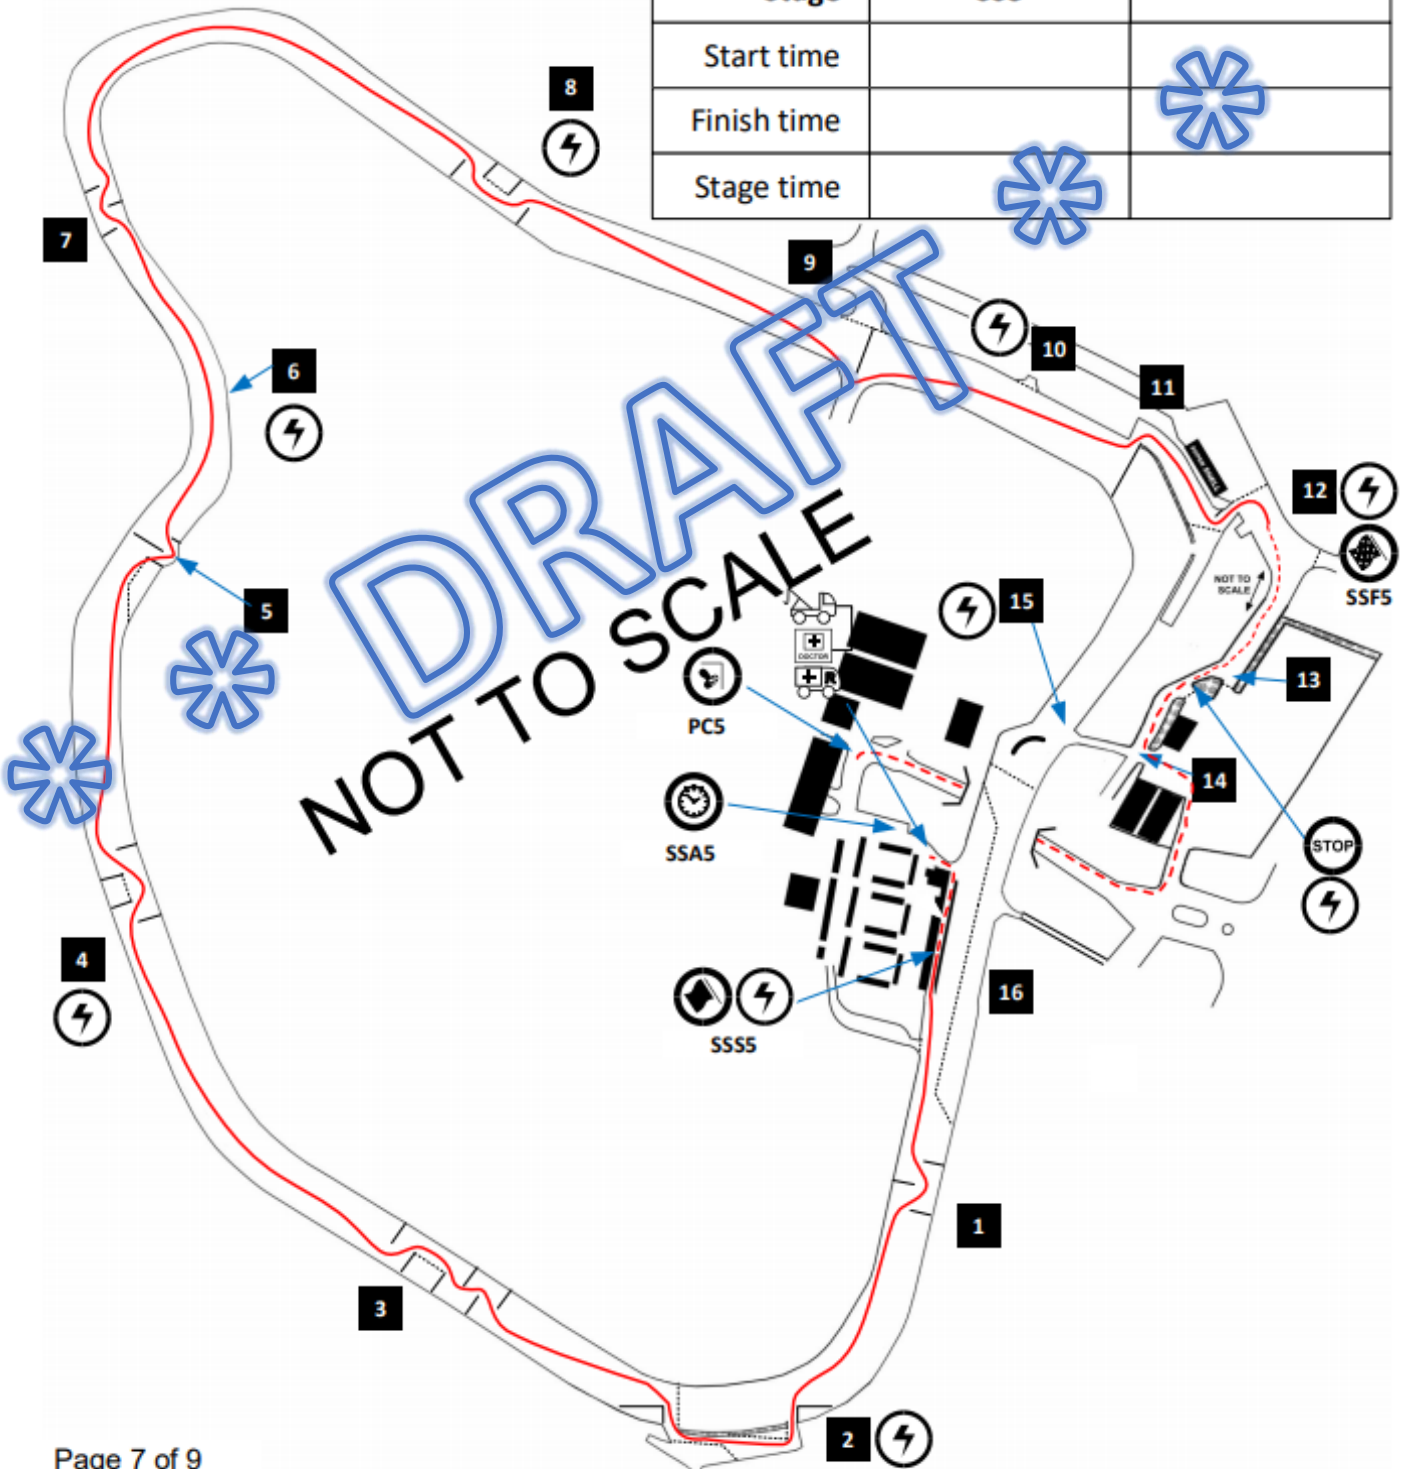

THE PHIL COLLINGS MEMORIAL SOUTH DOWNS STAGES 2020

SS1 & SS2 (2 laps)

Distance: 4.8 miles

Bogey: 3' 50"

Target: 9' 36"

Information:

- Leave service area and proceed to SSA1 (MTC1) & SSA2 in the pit out
- Cars start SS1 and SS2 at the exit of the pit out at 1 minute intervals.
- After PC1 & PC2 return to service area. Max speed 15mph.

Stage	SS1	SS2
Start time		
Finish time		
Stage time		

THE PHIL COLLINGS MEMORIAL SOUTH DOWNS STAGES 2020

SS3 & SS4 (1 laps)

Distance: 2.5 miles

Bogey: 2' 00"

Target: 5' 00"

Information:

- Leave service area and proceed to SSA3 & SSA4 in the pit out
- Cars start SS3 and SS4 at the exit of the pit out at 1 minute intervals.
- After PC3 & PC4 return to service area. Max speed 15mph.

Stage	SS3	SS4
Start time		
Finish time		
Stage time		

THE PHIL COLLINGS MEMORIAL SOUTH DOWNS STAGES 2020

SS5 (1 laps)

Distance: 2.5 miles

Bogey: 2' 00"

Target: 5' 00"

Information:

- Leave service area and proceed to SSA5 in the pit out
- Cars start SS5 at the exit of the pit out at 1 minute intervals.
- After PC5 return to service area. Max speed 15mph.

Stage	SS5	
Start time		
Finish time		
Stage time		

THE PHIL COLLINGS MEMORIAL SOUTH DOWNS STAGES 2020

SS6 and SS7 (2 laps)

Distance: 4.6 miles

Bogey: 3' 41"

Target: 9' 12"

Information:

- Leave service area and proceed to SSA6 & SSA7 at the Earls Court Motorshow Building.
- Cars start SS6 and SS7 in the chicane paddock at 1 minute intervals.
- After PC6 & PC7 return to service area. Max speed 15mph.