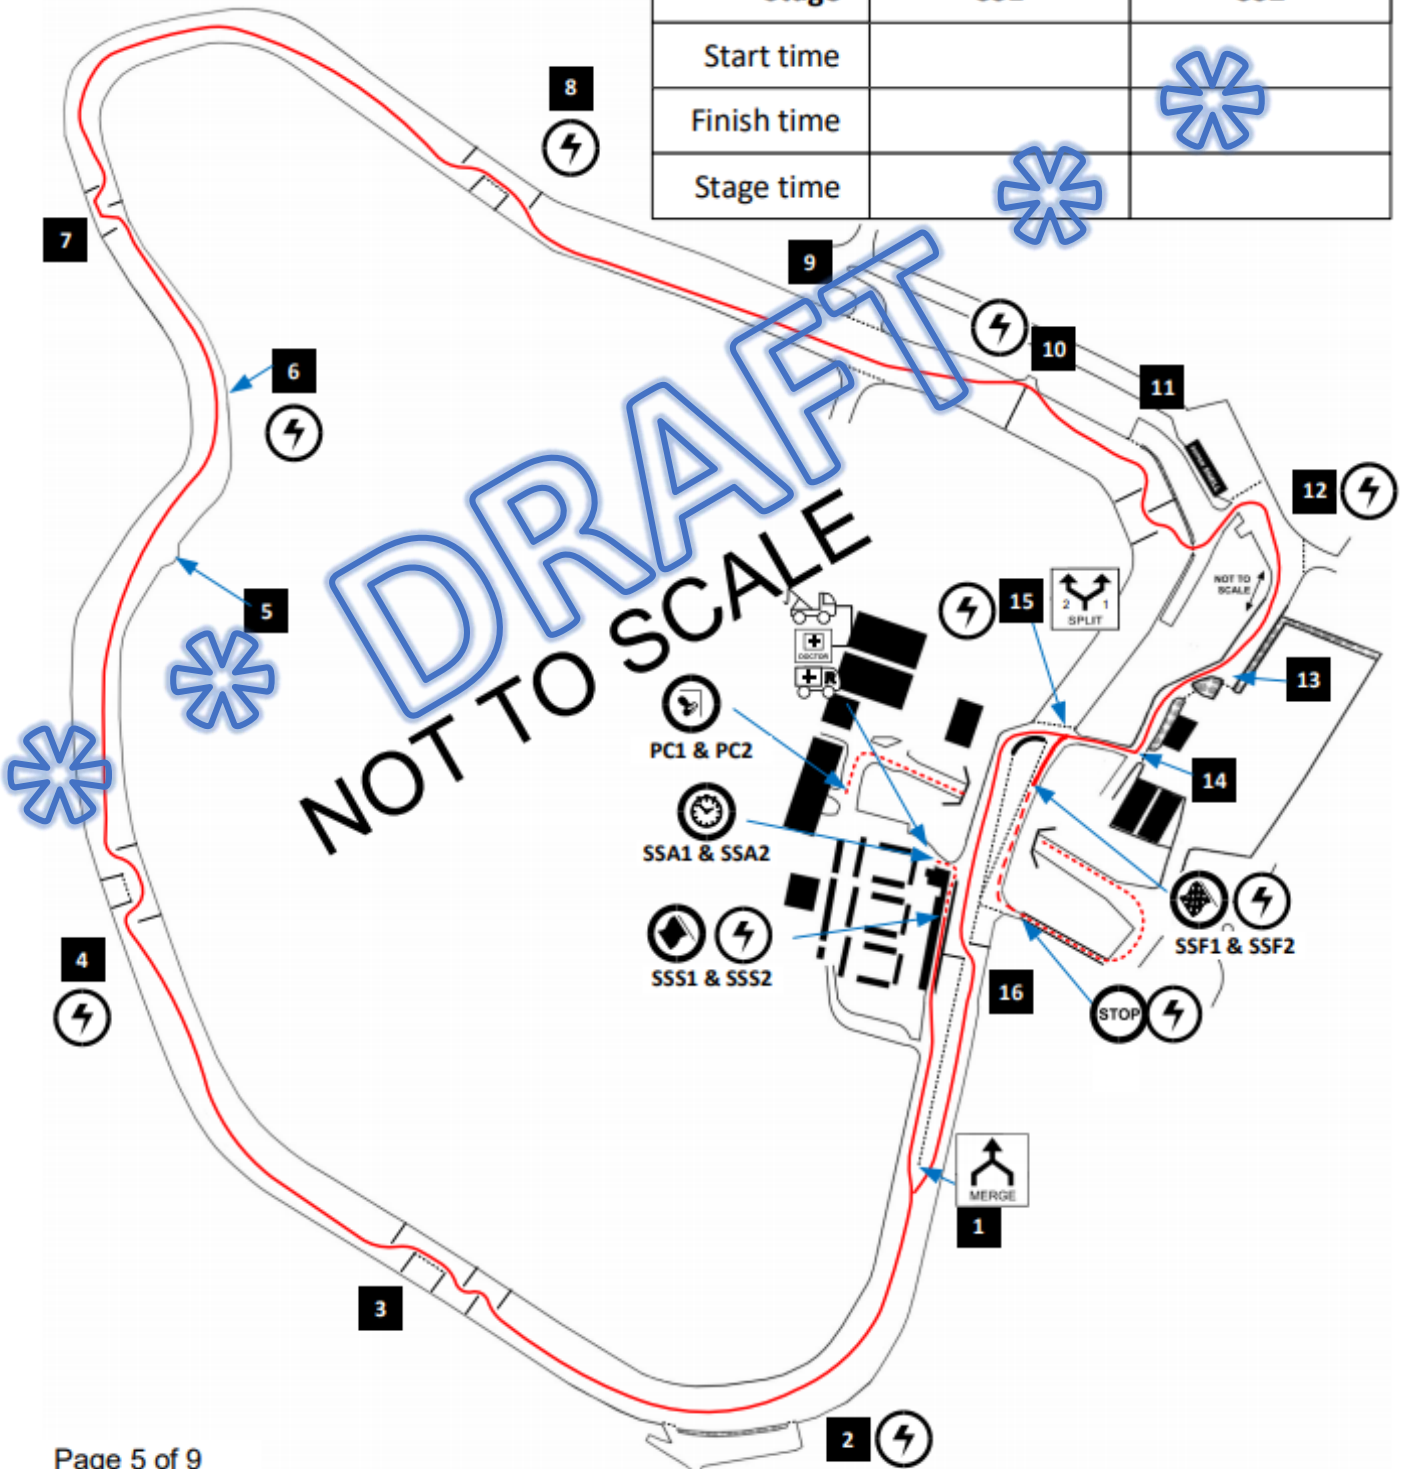

THE PHIL COLLINGS MEMORIAL SOUTH DOWNS STAGES 2020

Site map showing the location of

- Service bays
- Noise test and refuelling areas
- Rally HQ (Jackie Stewart Pavilion)
- Toilets

15 Please observe 15mph
Speed limit AT ALL TIMES

THE PHIL COLLINGS MEMORIAL SOUTH DOWNS STAGES 2020

SS1 & SS2 (2 laps)

Distance: 4.8 miles

Bogey: 3' 50"

Target: 9' 36"

Information:

- Leave service area and proceed to SSA1 (MTC1) & SSA2 in the pit out
- Cars start SS1 and SS2 at the exit of the pit out at 1 minute intervals.
- After PC1 & PC2 return to service area. Max speed 15mph.

Stage	SS1	SS2
Start time		
Finish time		
Stage time		

THE PHIL COLLINGS MEMORIAL SOUTH DOWNS STAGES 2020

SS3 & SS4 (1 laps)

Distance: 2.5 miles

Bogey: 2' 00"

Target: 5' 00"

Information:

- Leave service area and proceed to SSA3 & SSA4 in the pit out
- Cars start SS3 and SS4 at the exit of the pit out at 1 minute intervals.
- After PC3 & PC4 return to service area. Max speed 15mph.

Stage	SS5	
Start time		
Finish time		
Stage time		

THE PHIL COLLINGS MEMORIAL SOUTH DOWNS STAGES 2020

SS6 and SS7 (2 laps)

Distance: 4.6 miles

Bogey: 3' 41"

Target: 9' 12"

Information:

- Leave service area and proceed to SSA6 & SSA7 at the Earls Court Motorshow Building.
- Cars start SS6 and SS7 in the chicane paddock at 1 minute intervals.
- After PC6 & PC7 return to service area. Max speed 15mph.