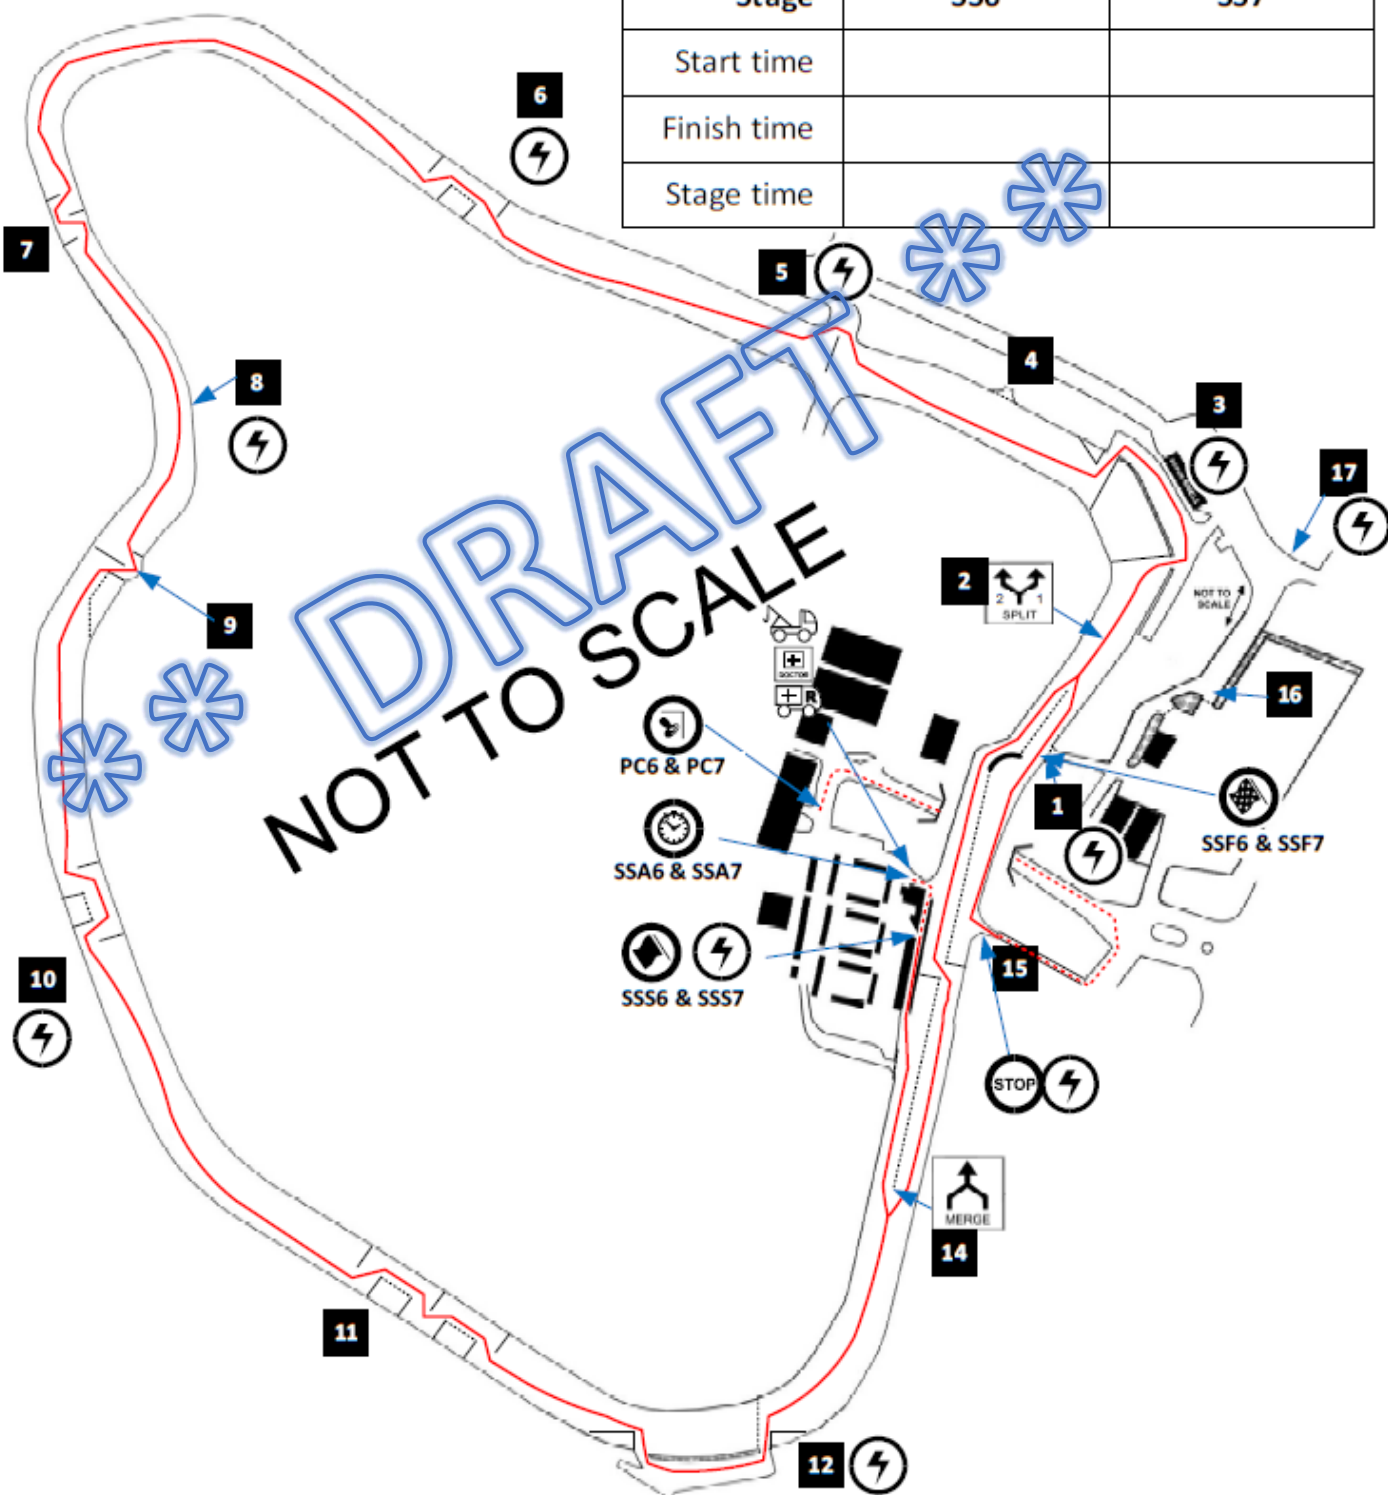

THE PHIL COLLINGS MEMORIAL SOUTH DOWNS STAGES 2019

SS6 and SS7 (2 laps)

Distance: 4.8 miles

Bogey: 3' 50"

Target: 9' 36"

Information:

- Leave service area and proceed to SSA6 & SSA7 in the pit out
- Cars start SS6 and SS7 at the exit of the pit out at 1 minute intervals.
- After PC6 & PC7 return to service area. Max speed 15mph.

Stage	SS6	SS7
Start time		
Finish time		
Stage time		

DRAFT

NOT TO SCALE