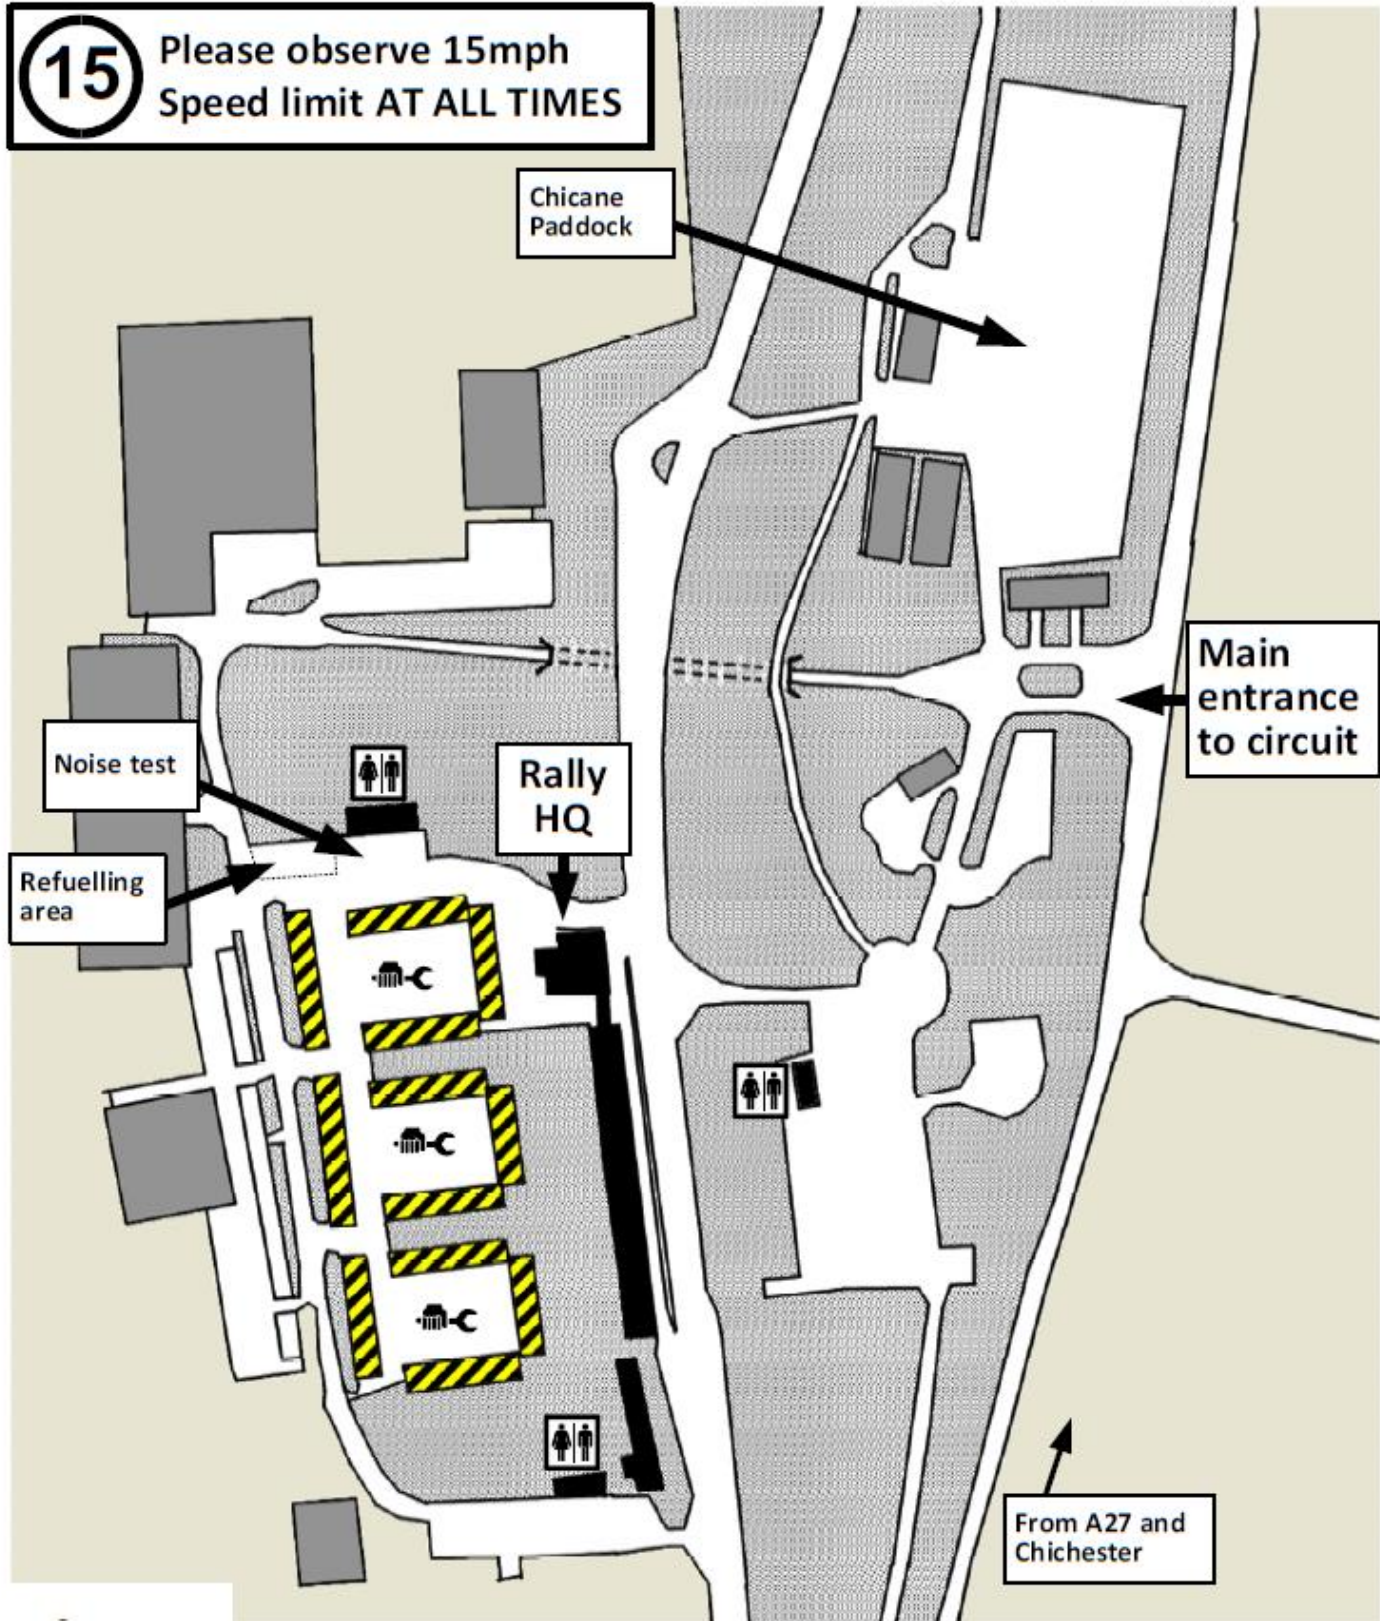

THE PHIL COLLINGS MEMORIAL SOUTH DOWNS STAGES 2019

Site map showing the location of

- Service bays
- Noise test and refuelling areas
- Rally HQ (Jackie Stewart Pavilion)
- Toilets

15

Please observe 15mph
Speed limit AT ALL TIMES

THE PHIL COLLINGS MEMORIAL SOUTH DOWNS STAGES 2019

SS1 and SS2 (2 laps)

Distance: 4.6 miles

Bogey: 3' 41"

Target: 9' 12"

Information:

- Leave service area and proceed to SSA1 (MTC1) & SSA2 at the Earls Court Motorshow Building.
- Cars start SS1 and SS2 in the chicane paddock at 1 minute intervals.
- After PC1 & PC2 return to service area. Max speed 15mph.

THE PHIL COLLINGS MEMORIAL SOUTH DOWNS STAGES 2019

SS4 & SS5 (1 laps)

Distance: 2.5 miles

Bogey: 2' 00"

Target: 5' 00"

Information:

- Leave service area and proceed to SSA4 & SSA5 at the Earls Court Motorshow Building.
- Cars start SS4 & SS5 in the chicane paddock at 30 second intervals.
- After PC4 & PC5 return to service area. Max speed 15mph.

Information:

- Leave service area and proceed to SSA8 & SSA9 in the pit out
- Cars start SS8 and SS9 at the exit of the pit out at 1 minute intervals.
- After PC8 & PC9 (MTC10) return to service area. Max speed 15mph.