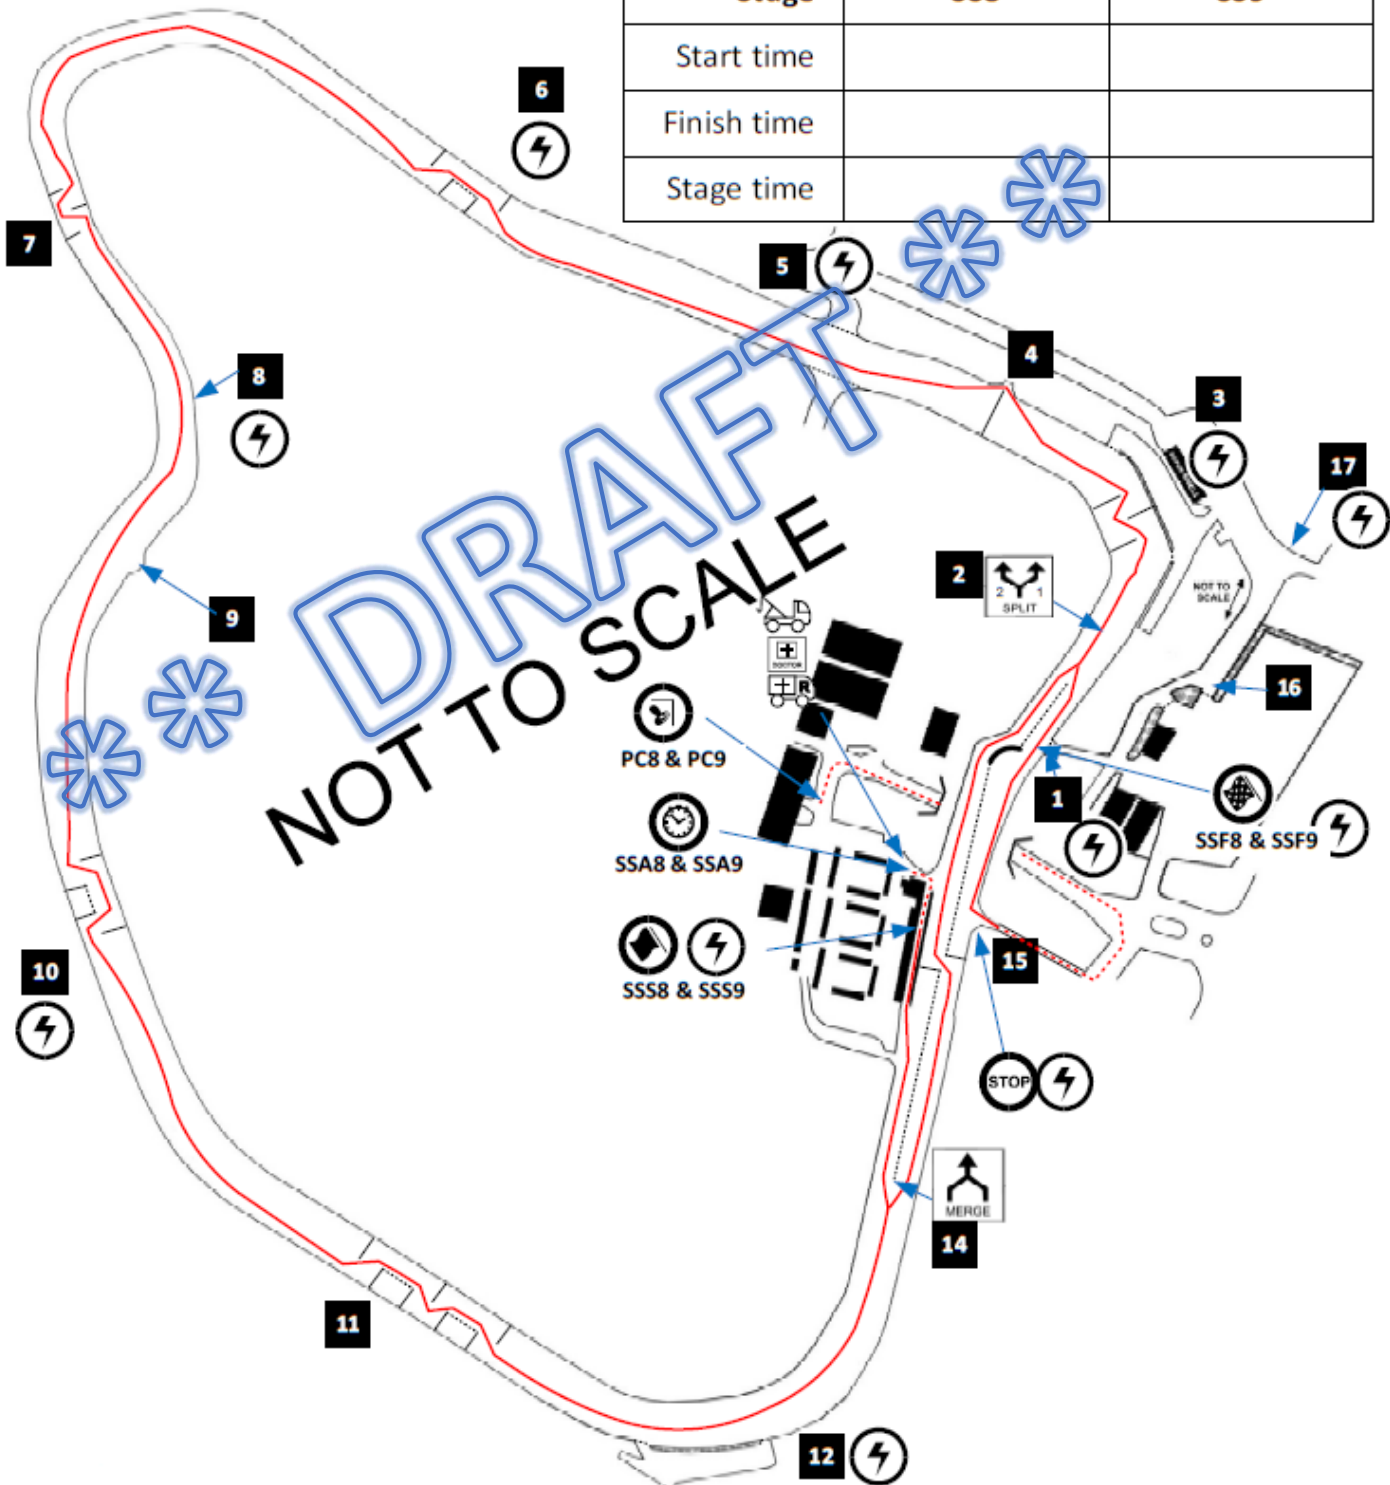

THE PHIL COLLINGS MEMORIAL SOUTH DOWNS STAGES 2019

SS8 & SS9 (2 laps)

Distance: 4.8 miles

Bogey: 3' 50"

Target: 9' 36"

Information:

- Leave service area and proceed to SSA8 & SSA9 in the pit out
- Cars start SS8 and SS9 at the exit of the pit out at 1 minute intervals.
- After PC8 & PC9 (MTC10) return to service area. Max speed 15mph.

Stage	SS8	SS9
Start time		
Finish time		
Stage time		

DRAFT

NOT TO SCALE