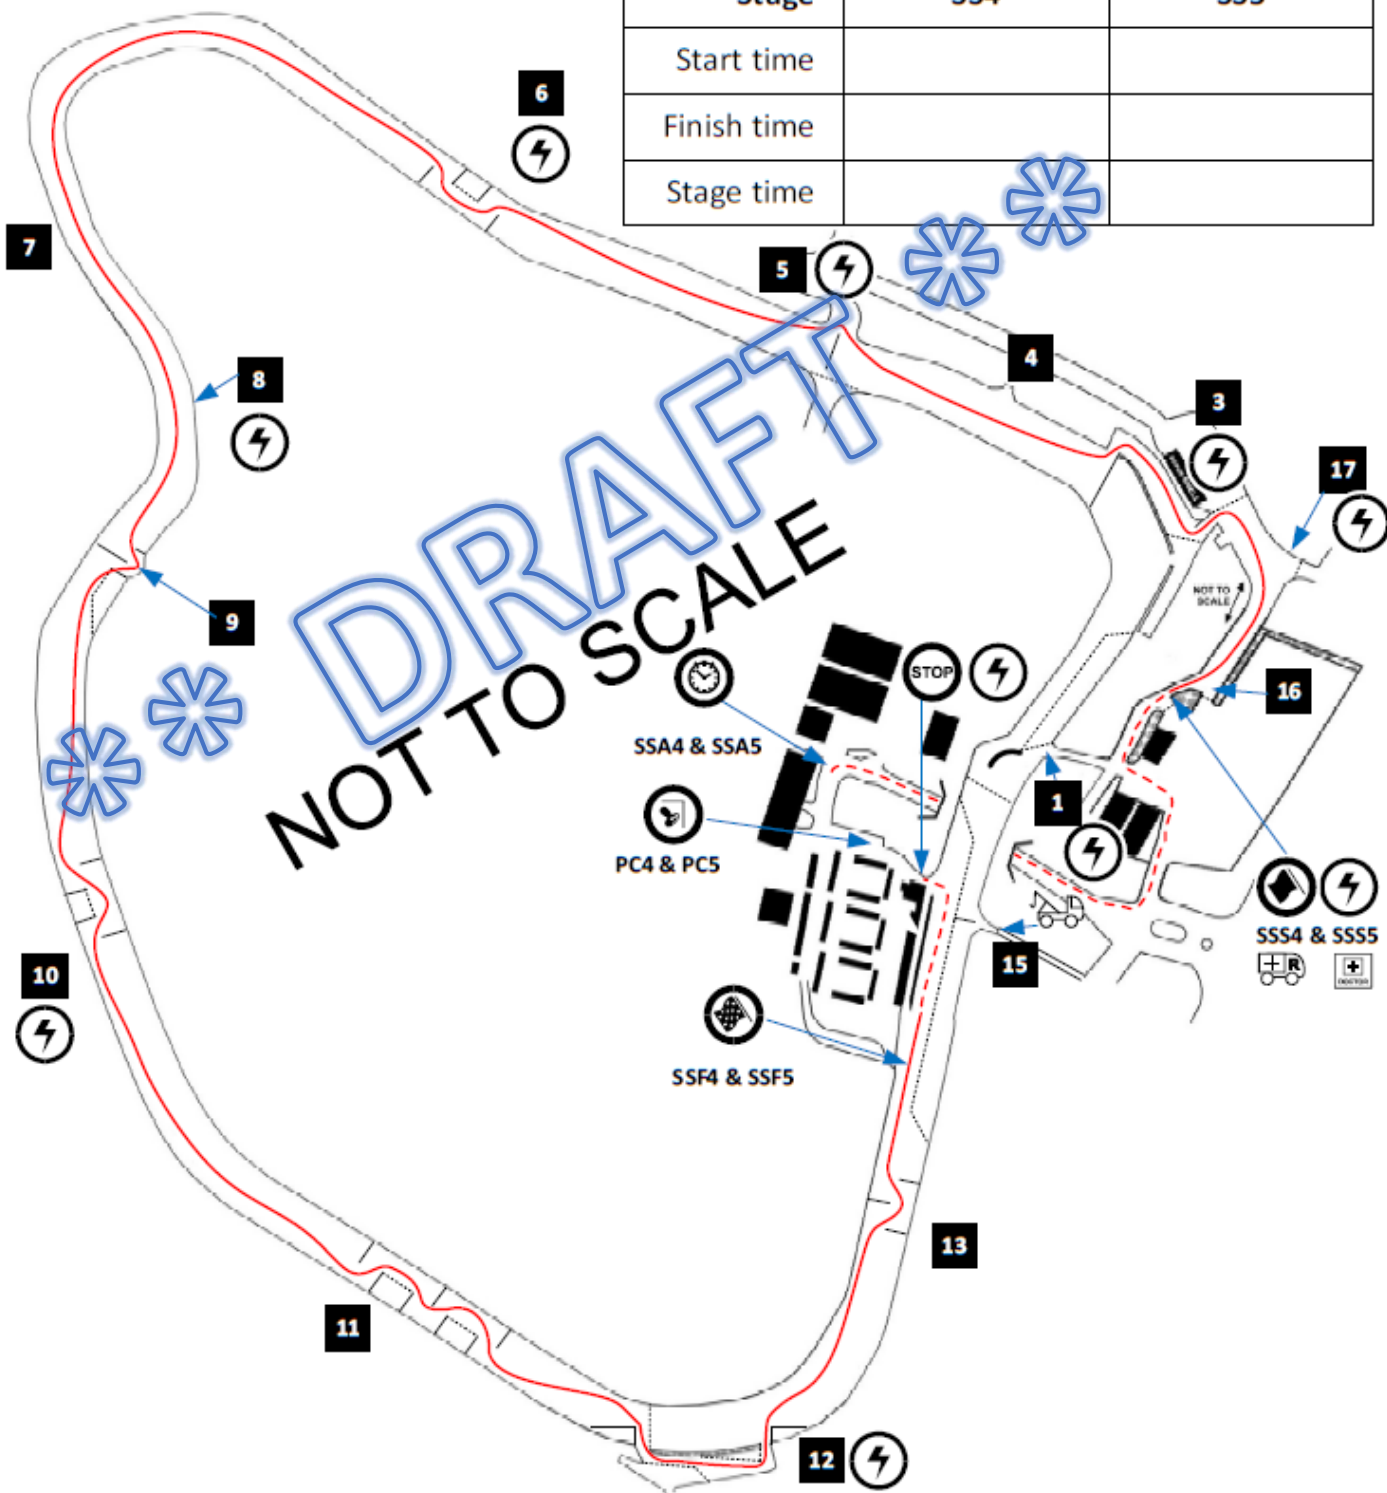

THE PHIL COLLINGS MEMORIAL SOUTH DOWNS STAGES 2019

Site map showing the location of

- Service bays
- Noise test and refuelling areas
- Rally HQ (Jackie Stewart Pavilion)
- Toilets

15

Please observe 15mph
Speed limit AT ALL TIMES

THE PHIL COLLINGS MEMORIAL SOUTH DOWNS STAGES 2019

SS4 & SS5 (1 laps)

Distance: 2.5 miles

Bogey: 2' 00"

Target: 5' 00"

Information:

- Leave service area and proceed to SSA4 & SSA5 at the Earls Court Motorshow Building.
- Cars start SS4 & SS5 in the chicane paddock at 30 second intervals.
- After PC4 & PC5 return to service area. Max speed 15mph.

Stage	SS4	SS5
Start time		
Finish time		
Stage time		

THE PHIL COLLINGS MEMORIAL SOUTH DOWNS STAGES 2019

SS6 and SS7 (2 laps)

Distance: 4.8 miles

Bogey: 3' 50"

Target: 9' 36"

Information:

- Leave service area and proceed to SSA6 & SSA7 in the pit out
- Cars start SS6 and SS7 at the exit of the pit out at 1 minute intervals.
- After PC6 & PC7 return to service area. Max speed 15mph.

Information:

- Leave service area and proceed to SSA8 & SSA9 in the pit out
- Cars start SS8 and SS9 at the exit of the pit out at 1 minute intervals.
- After PC8 & PC9 (MTC10) return to service area. Max speed 15mph.