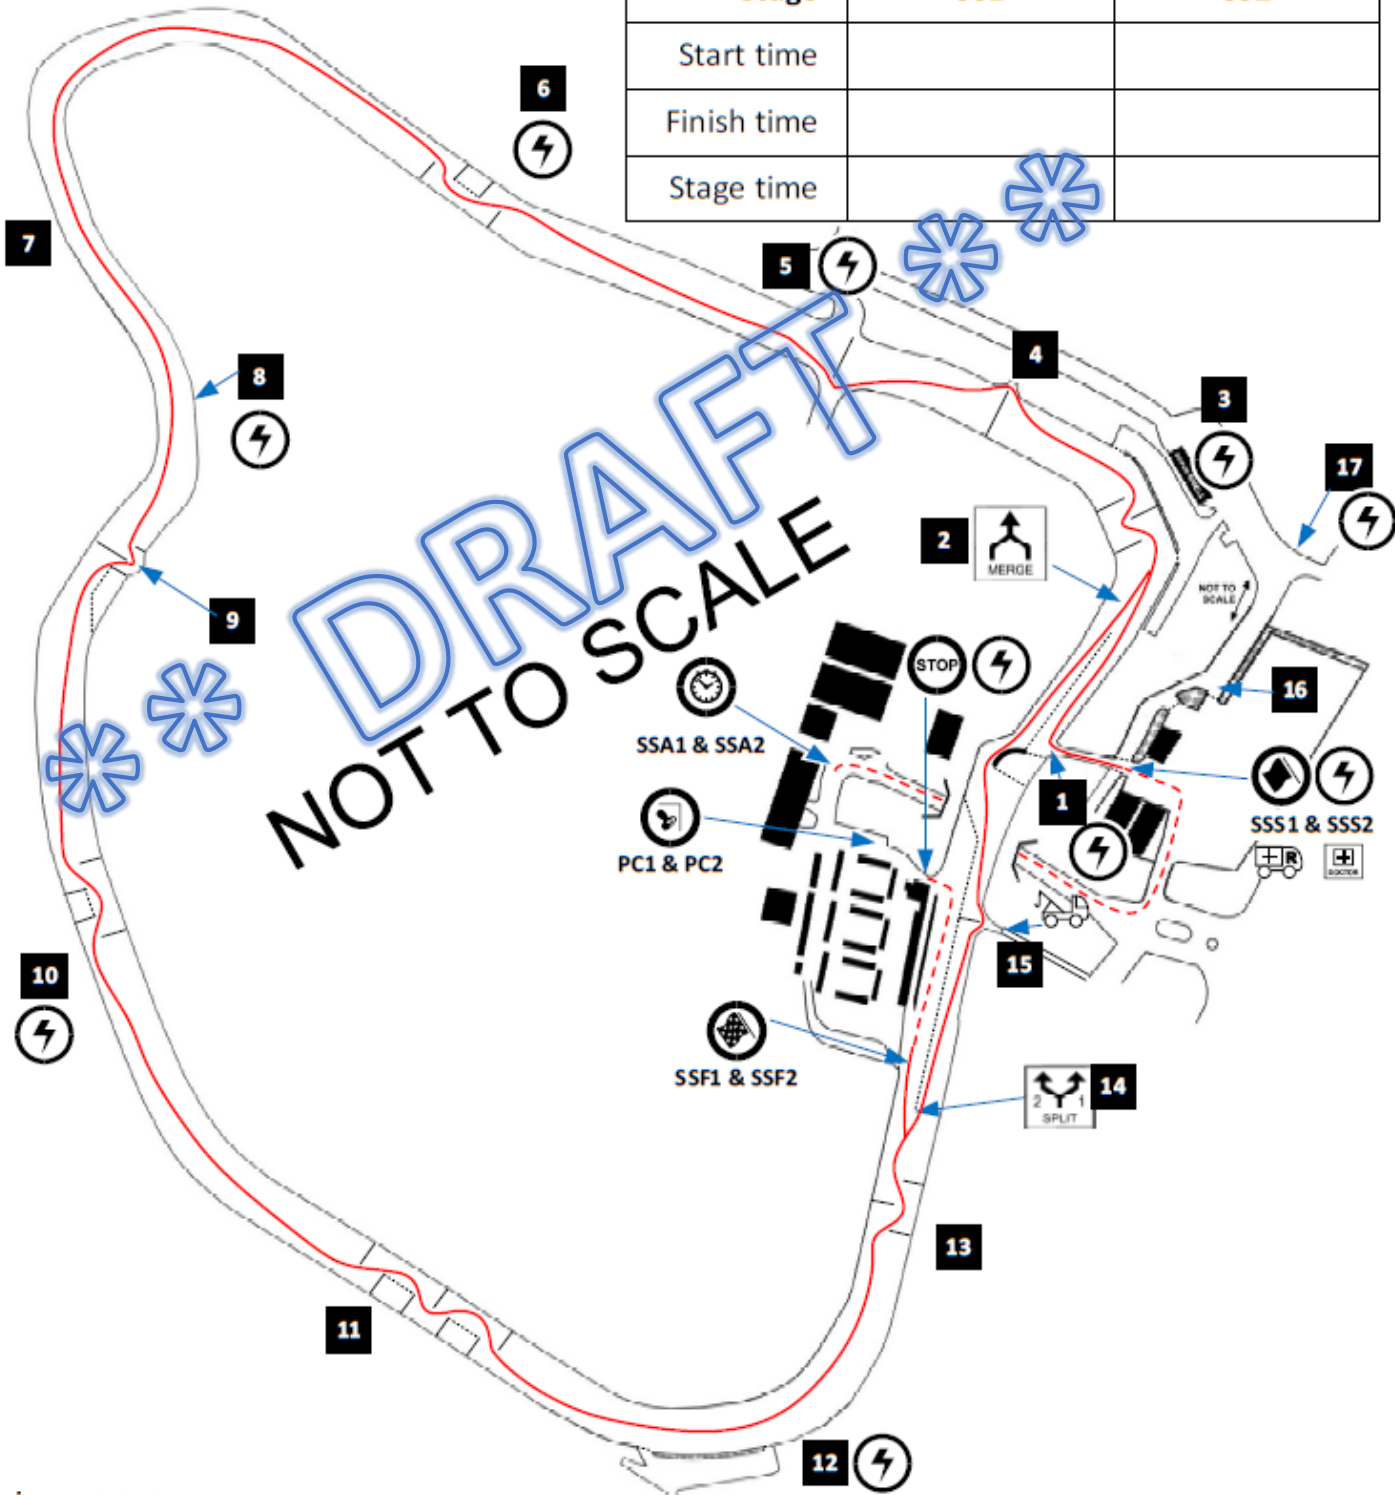

THE PHIL COLLINGS MEMORIAL SOUTH DOWNS STAGES 2019

SS1 and SS2 (2 laps)

Distance: 4.6 miles

Bogey: 3' 41"

Target: 9' 12"

Information:

- Leave service area and proceed to SSA1 (MTC1) & SSA2 at the Earls Court Motorshow Building.
- Cars start SS1 and SS2 in the chicane paddock at 1 minute intervals.
- After PC1 & PC2 return to service area. Max speed 15mph.

Stage	SS1	SS2
Start time		
Finish time		
Stage time