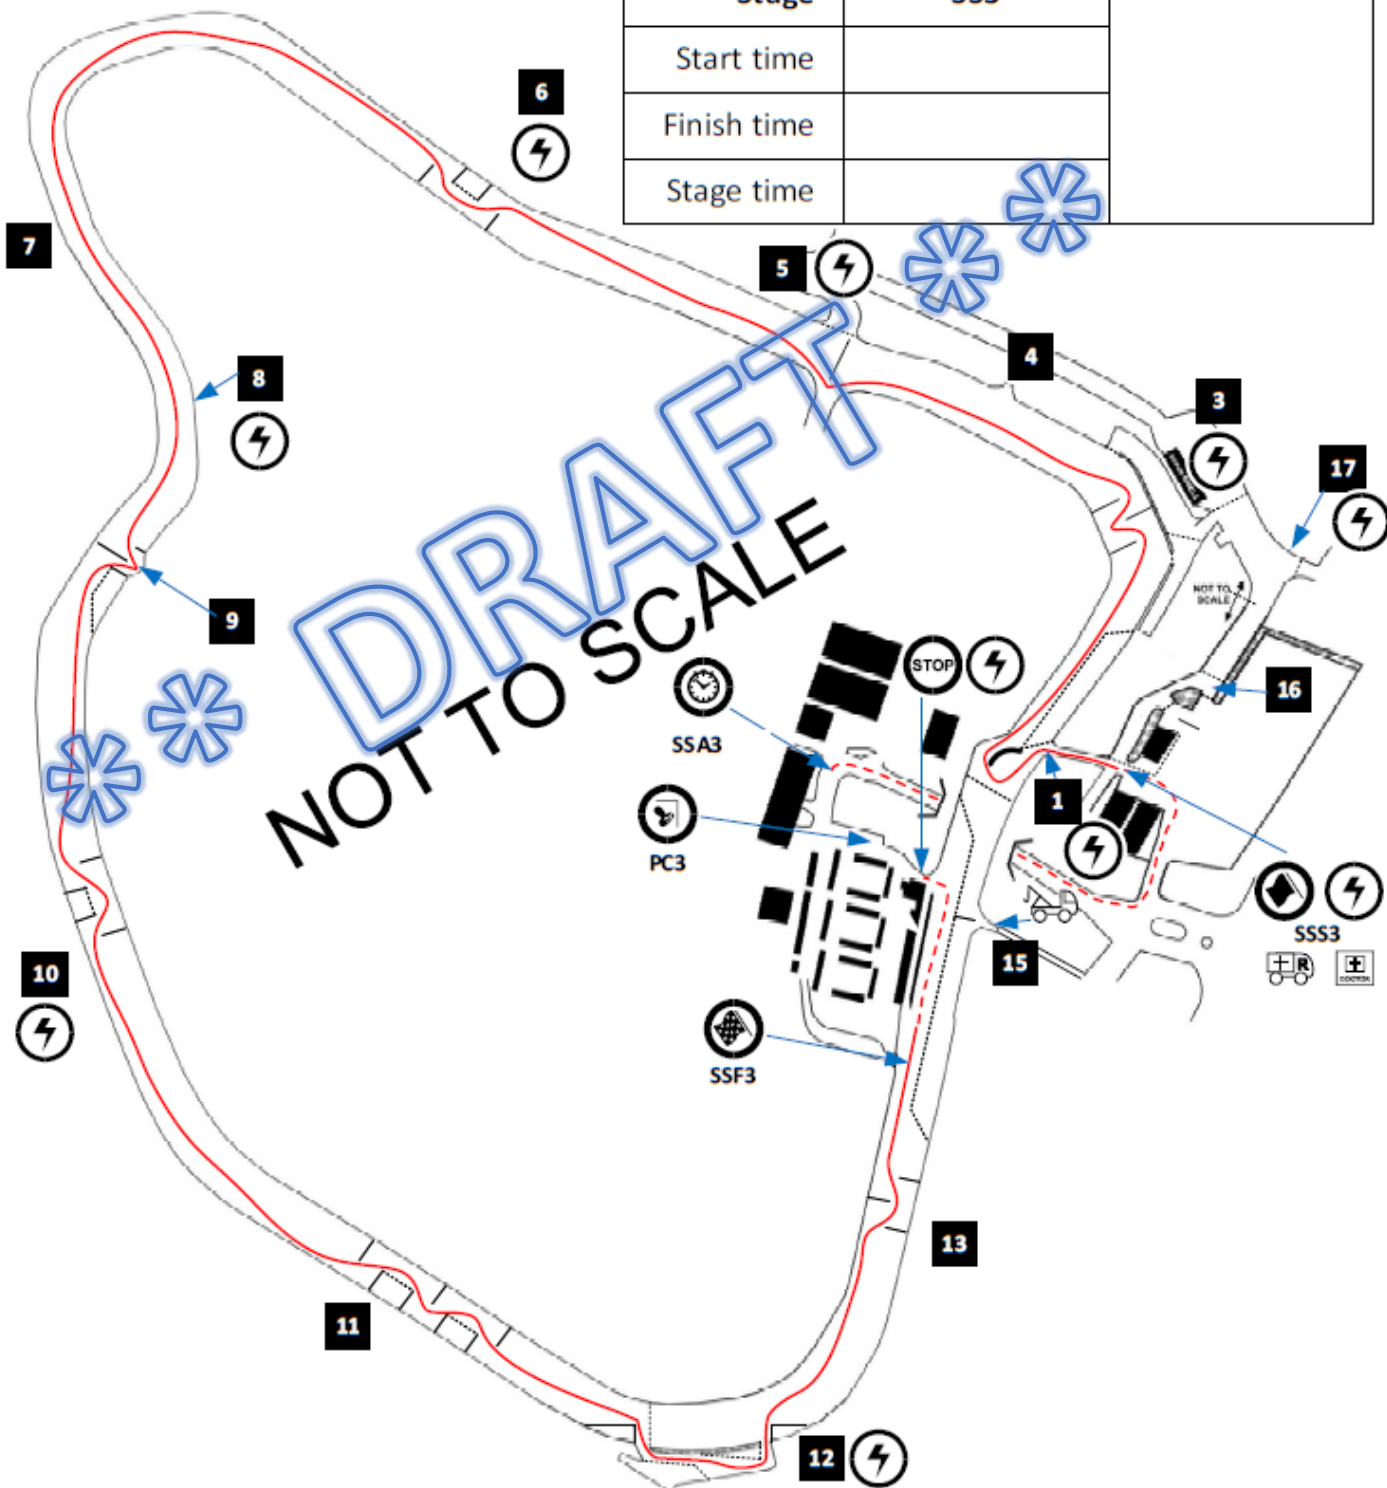

THE PHIL COLLINGS MEMORIAL SOUTH DOWNS STAGES 2019

Site map showing the location of

- Service bays
- Noise test and refuelling areas
- Rally HQ (Jackie Stewart Pavilion)
- Toilets

15

Please observe 15mph
Speed limit AT ALL TIMES

THE PHIL COLLINGS MEMORIAL SOUTH DOWNS STAGES 2019

SS1 and SS2 (2 laps)

Distance: 4.6 miles

Bogey: 3' 41"

Target: 9' 12"

Information:

- Leave service area and proceed to SSA1 (MTC1) & SSA2 at the Earls Court Motorshow Building.
- Cars start SS1 and SS2 in the chicane paddock at 1 minute intervals.
- After PC1 & PC2 return to service area. Max speed 15mph.

THE PHIL COLLINGS MEMORIAL SOUTH DOWNS STAGES 2019

SS4 & SS5 (1 laps)

Distance: 2.5 miles

Bogey: 2' 00"

Target: 5' 00"

Information:

- Leave service area and proceed to SSA4 & SSA5 at the Earls Court Motorshow Building.
- Cars start SS4 & SS5 in the chicane paddock at 30 second intervals.
- After PC4 & PC5 return to service area. Max speed 15mph.

Information:

- Leave service area and proceed to SSA8 & SSA9 in the pit out
- Cars start SS8 and SS9 at the exit of the pit out at 1 minute intervals.
- After PC8 & PC9 (MTC10) return to service area. Max speed 15mph.