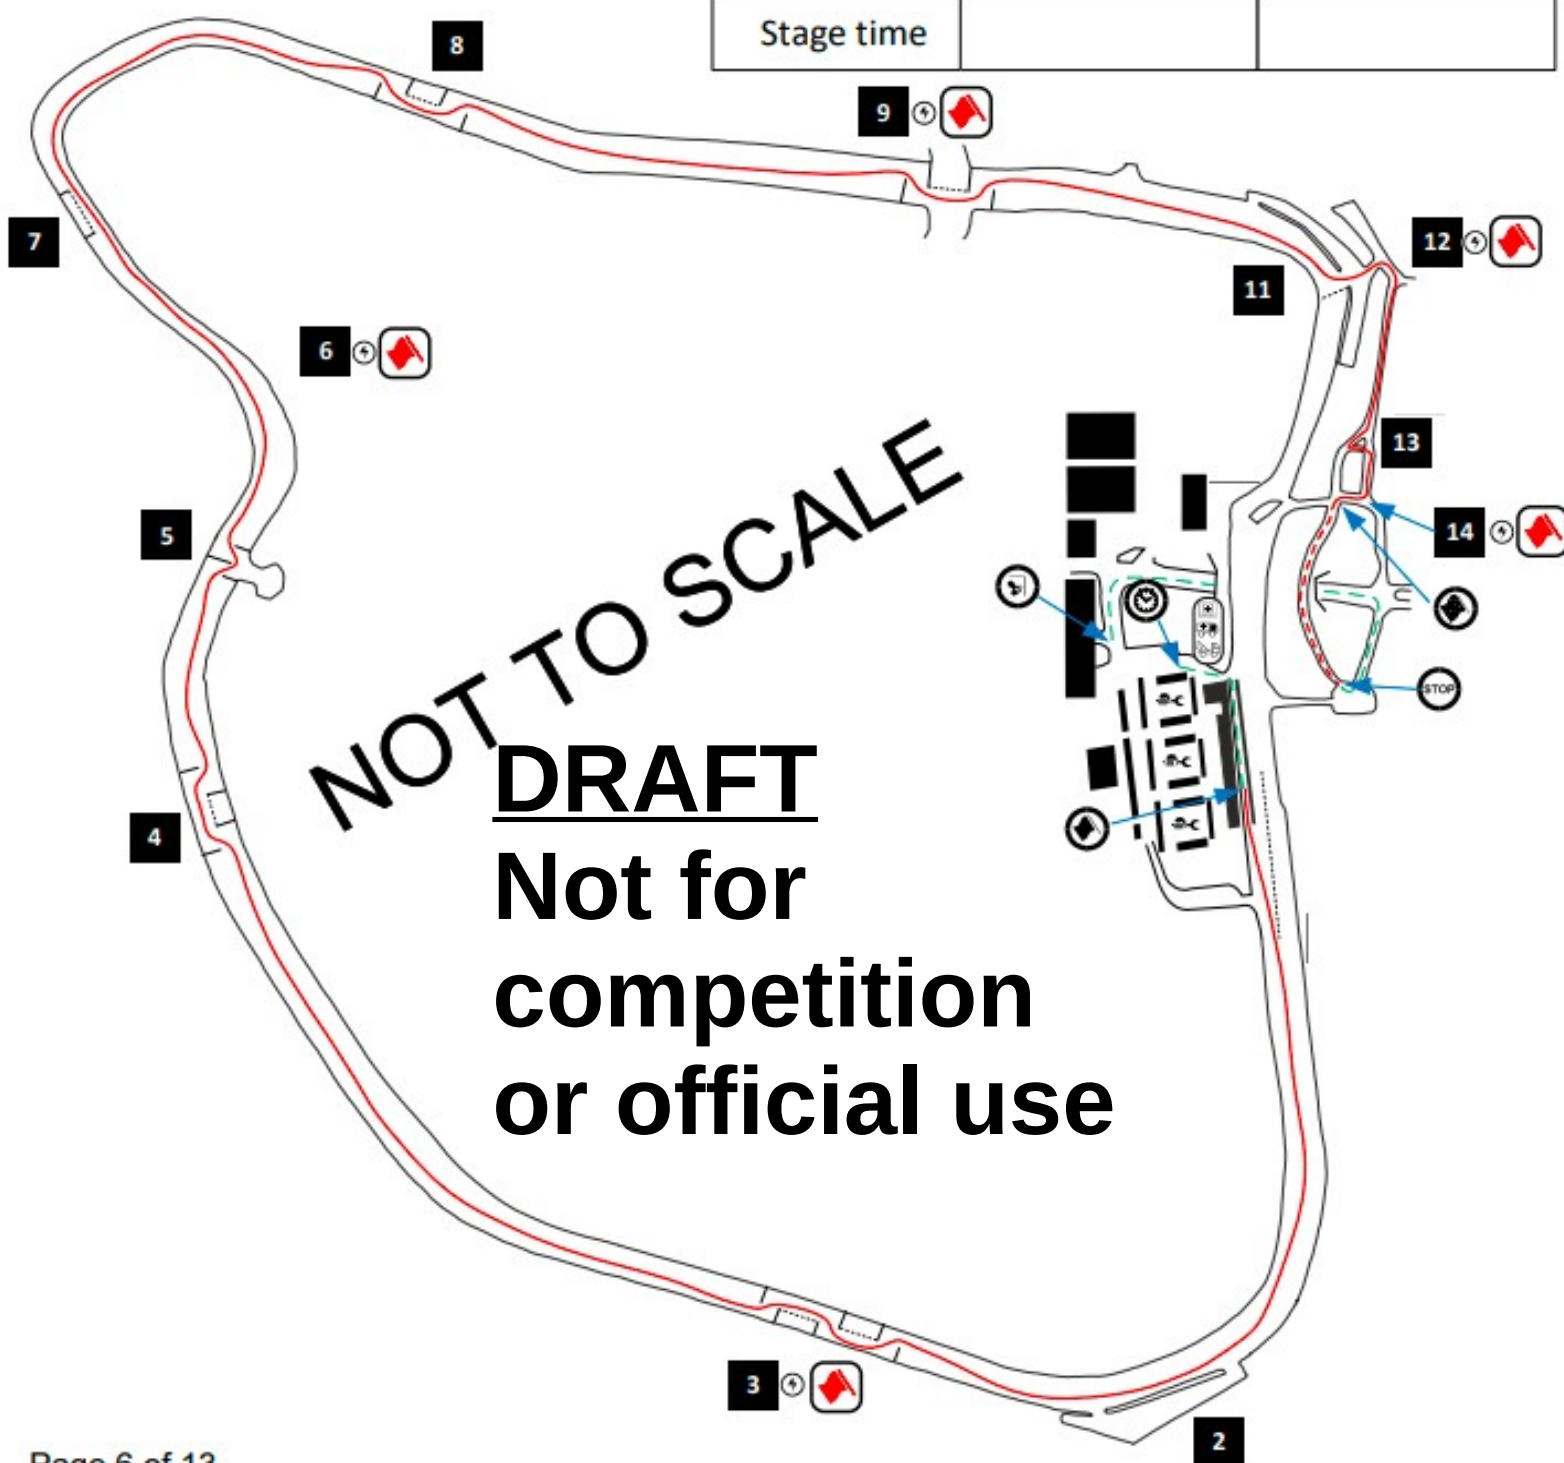

THE PHIL COLLINGS MEMORIAL SOUTH DOWNS STAGES 2021

SS1 (1 laps)

Distance: **2.3 miles**

Bogey: **1' 50"**

Target: **4' 36"**

Information:

- Leave service area and proceed to SSA1 (MTC1) at Park Ferme Gate
- Cars start SS1 at the exit of the pit lane at 30 seconds intervals.
- After PC1 return to service area. Max speed 15mph.

Stage	SS1	
Start time		
Finish time		
Stage time		

THE PHIL COLLINGS MEMORIAL SOUTH DOWNS STAGES 2021

SS2 & SS3 (2 laps)

Distance: 4.6 miles

Bogey: 3' 41"

Target: 9' 12"

Information:

- Leave service area and proceed to SSA2 & SSA3 at Park Ferme Gate
- Cars start SS2 and SS3 at the exit of the pit lane at 1 minute intervals.
- After PC2 & PC3 return to service area. Max speed 15mph.

Stage	SS2	SS3
Start time		
Finish time		
Stage time		

THE PHIL COLLINGS MEMORIAL SOUTH DOWNS STAGES 2021

SS4 & SS5 (1 laps)

Distance: **2.3 miles**

Bogey: **1' 50"**

Target: **4' 36"**

Information:

- Leave service area and proceed to SSA4 & SSA5 at Park Ferme Gate
- Cars start SS4 and SS5 at the exit of the pit lane at 30 seconds intervals.
- After PC4 & PC5 return to service area. Max speed 15mph.

Stage	SS4	SS5
Start time		
Finish time		
Stage time		

THE PHIL COLLINGS MEMORIAL SOUTH DOWNS STAGES 2021

SS6 and SS7 (2 laps)

Distance: 5.1 miles

Bogey: 4' 05"

Target: 10' 12"

Information:

- Leave service area and proceed to SSA6 & SSA7 at Park Ferme Gate
- Cars start SS6 and SS7 at start near the circuit fixed chicane at 1 minute intervals.
- After PC6 & PC7 return to service area. Max speed 15mph.