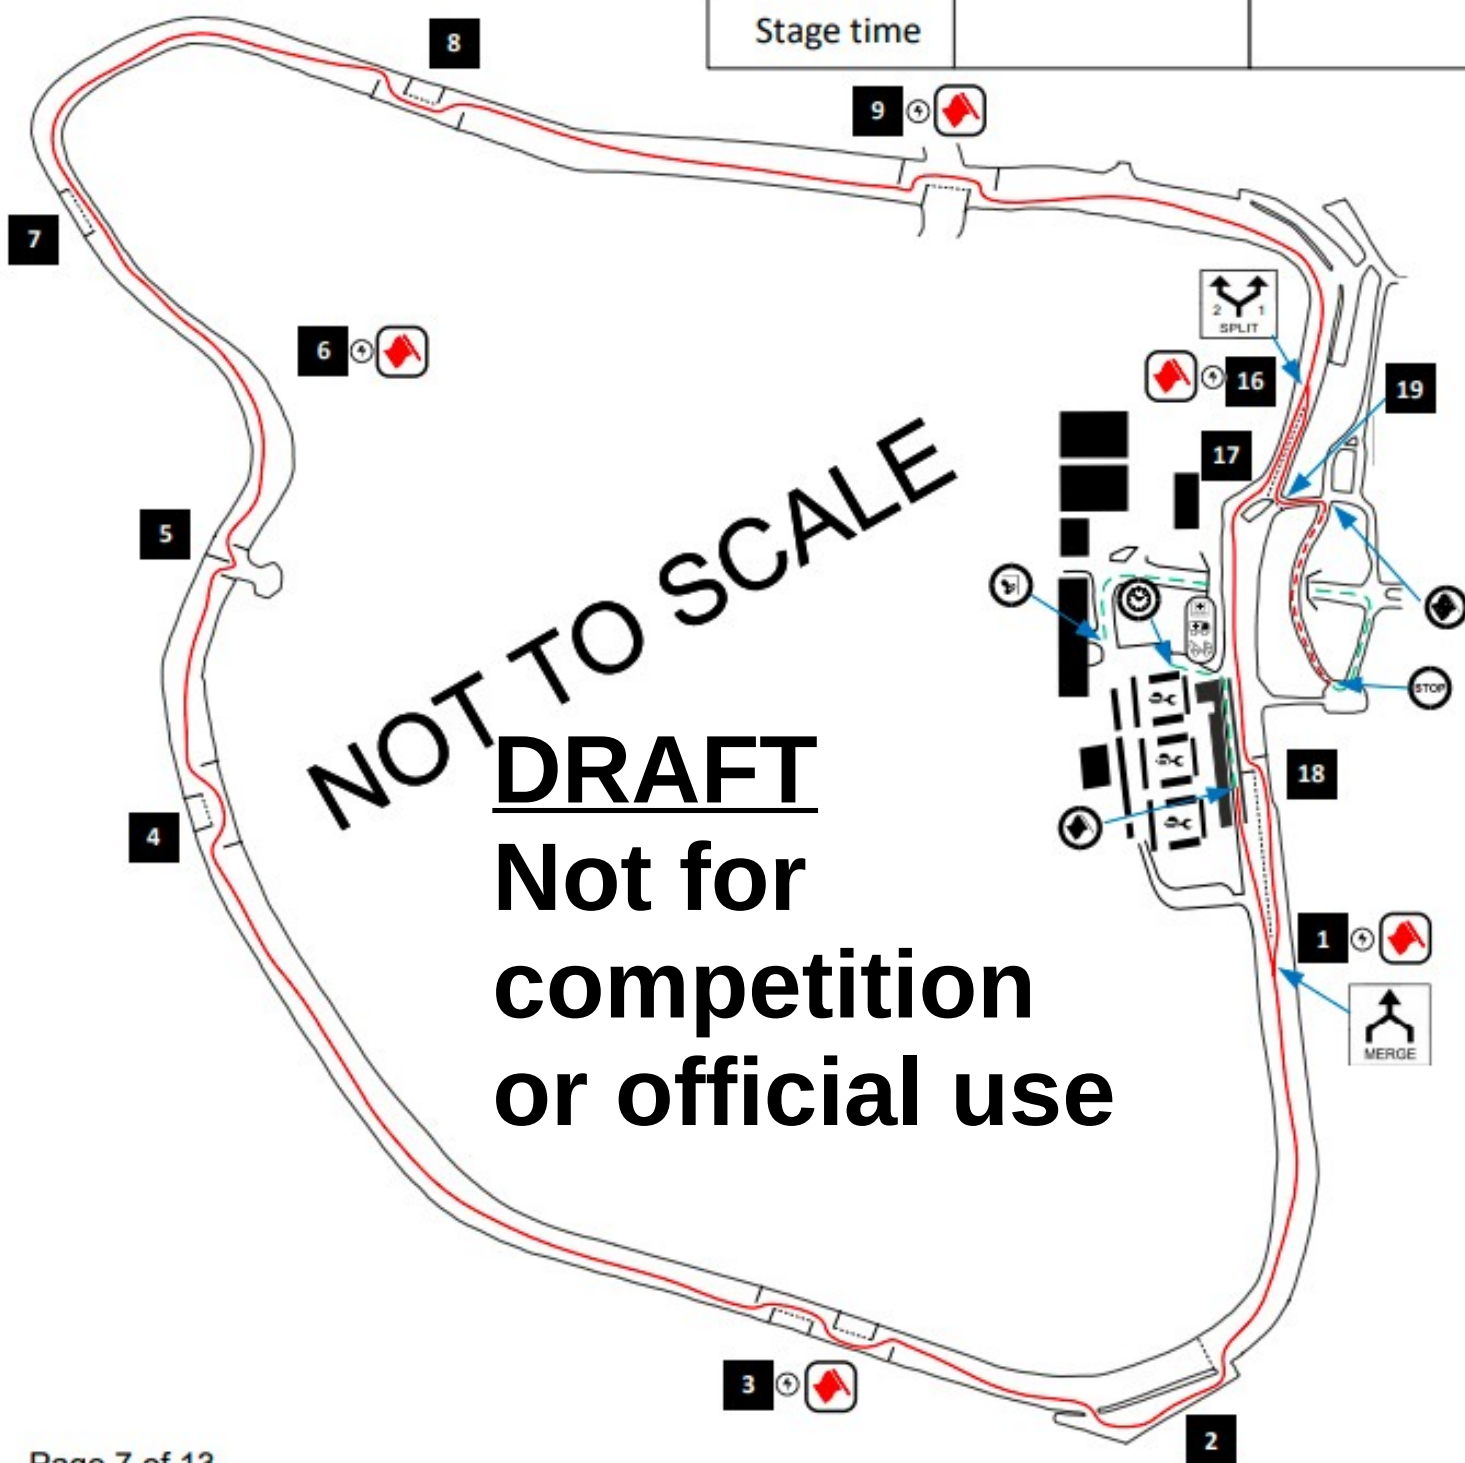

THE PHIL COLLINGS MEMORIAL SOUTH DOWNS STAGES 2021

SS1 (1 laps)

Distance: **2.3 miles**

Bogey: **1' 50"**

Target: **4' 36"**

Information:

- Leave service area and proceed to SSA1 (MTC1) at Park Ferme Gate
- Cars start SS1 at the exit of the pit lane at 30 seconds intervals.
- After PC1 return to service area. Max speed 15mph.

Stage	SS1	
Start time		
Finish time		
Stage time		

THE PHIL COLLINGS MEMORIAL SOUTH DOWNS STAGES 2021

SS2 & SS3 (2 laps)

Distance: 4.6 miles

Bogey: 3' 41"

Target: 9' 12"

Information:

- Leave service area and proceed to SSA2 & SSA3 at Park Ferme Gate
- Cars start SS2 and SS3 at the exit of the pit lane at 1 minute intervals.
- After PC2 & PC3 return to service area. Max speed 15mph.

Stage	SS2	SS3
Start time		
Finish time		
Stage time		

THE PHIL COLLINGS MEMORIAL SOUTH DOWNS STAGES 2021

SS4 & SS5 (1 laps)

Distance: **2.3 miles**

Bogey: **1' 50"**

Target: **4' 36"**

Information:

- Leave service area and proceed to SSA4 & SSA5 at Park Ferme Gate
- Cars start SS4 and SS5 at the exit of the pit lane at 30 seconds intervals.
- After PC4 & PC5 return to service area. Max speed 15mph.

Stage	SS4	SS5
Start time		
Finish time		
Stage time		

THE PHIL COLLINGS MEMORIAL SOUTH DOWNS STAGES 2021

SS6 and SS7 (2 laps)

Distance: 5.1 miles

Bogey: 4' 05"

Target: 10' 12"

Information:

- Leave service area and proceed to SSA6 & SSA7 at Park Ferme Gate
- Cars start SS6 and SS7 at start near the circuit fixed chicane at 1 minute intervals.
- After PC6 & PC7 return to service area. Max speed 15mph.