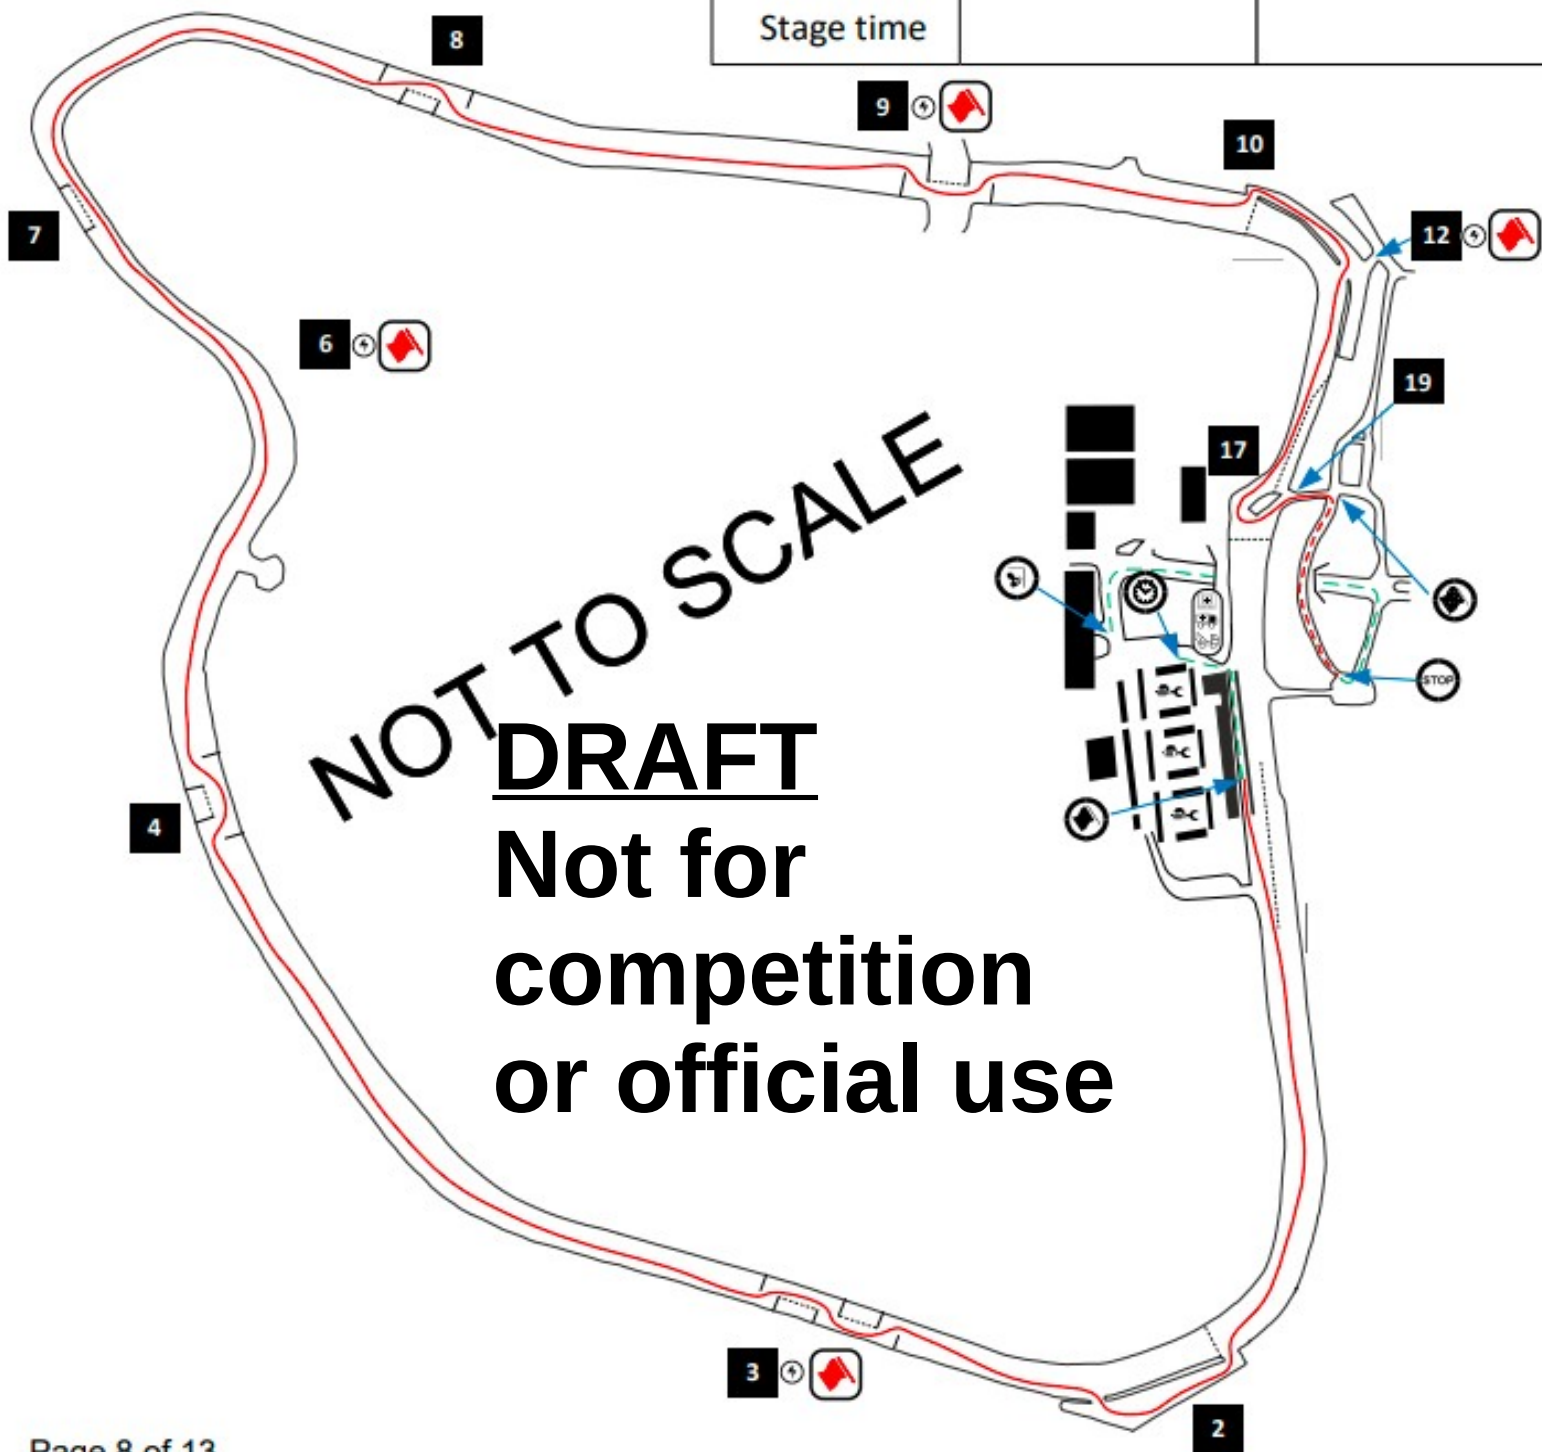

THE PHIL COLLINGS MEMORIAL SOUTH DOWNS STAGES 2021

SS1 (1 laps)

Distance: **2.3 miles**

Bogey: **1' 50"**

Target: **4' 36"**

Information:

- Leave service area and proceed to SSA1 (MTC1) at Park Ferme Gate
- Cars start SS1 at the exit of the pit lane at 30 seconds intervals.
- After PC1 return to service area. Max speed 15mph.

Stage	SS1	
Start time		
Finish time		
Stage time		

THE PHIL COLLINGS MEMORIAL SOUTH DOWNS STAGES 2021

SS2 & SS3 (2 laps)

Distance: 4.6 miles

Bogey: 3' 41"

Target: 9' 12"

Information:

- Leave service area and proceed to SSA2 & SSA3 at Park Ferme Gate
- Cars start SS2 and SS3 at the exit of the pit lane at 1 minute intervals.
- After PC2 & PC3 return to service area. Max speed 15mph.

Stage	SS2	SS3
Start time		
Finish time		
Stage time		

THE PHIL COLLINGS MEMORIAL SOUTH DOWNS STAGES 2021

SS4 & SS5 (1 laps)

Distance: **2.3 miles**

Bogey: **1' 50"**

Target: **4' 36"**

Information:

- Leave service area and proceed to SSA4 & SSA5 at Park Ferme Gate
- Cars start SS4 and SS5 at the exit of the pit lane at 30 seconds intervals.
- After PC4 & PC5 return to service area. Max speed 15mph.

Stage	SS4	SS5
Start time		
Finish time		
Stage time		

THE PHIL COLLINGS MEMORIAL SOUTH DOWNS STAGES 2021

SS6 and SS7 (2 laps)

Distance: 5.1 miles

Bogey: 4' 05"

Target: 10' 12"

Information:

- Leave service area and proceed to SSA6 & SSA7 at Park Ferme Gate
- Cars start SS6 and SS7 at start near the circuit fixed chicane at 1 minute intervals.
- After PC6 & PC7 return to service area. Max speed 15mph.