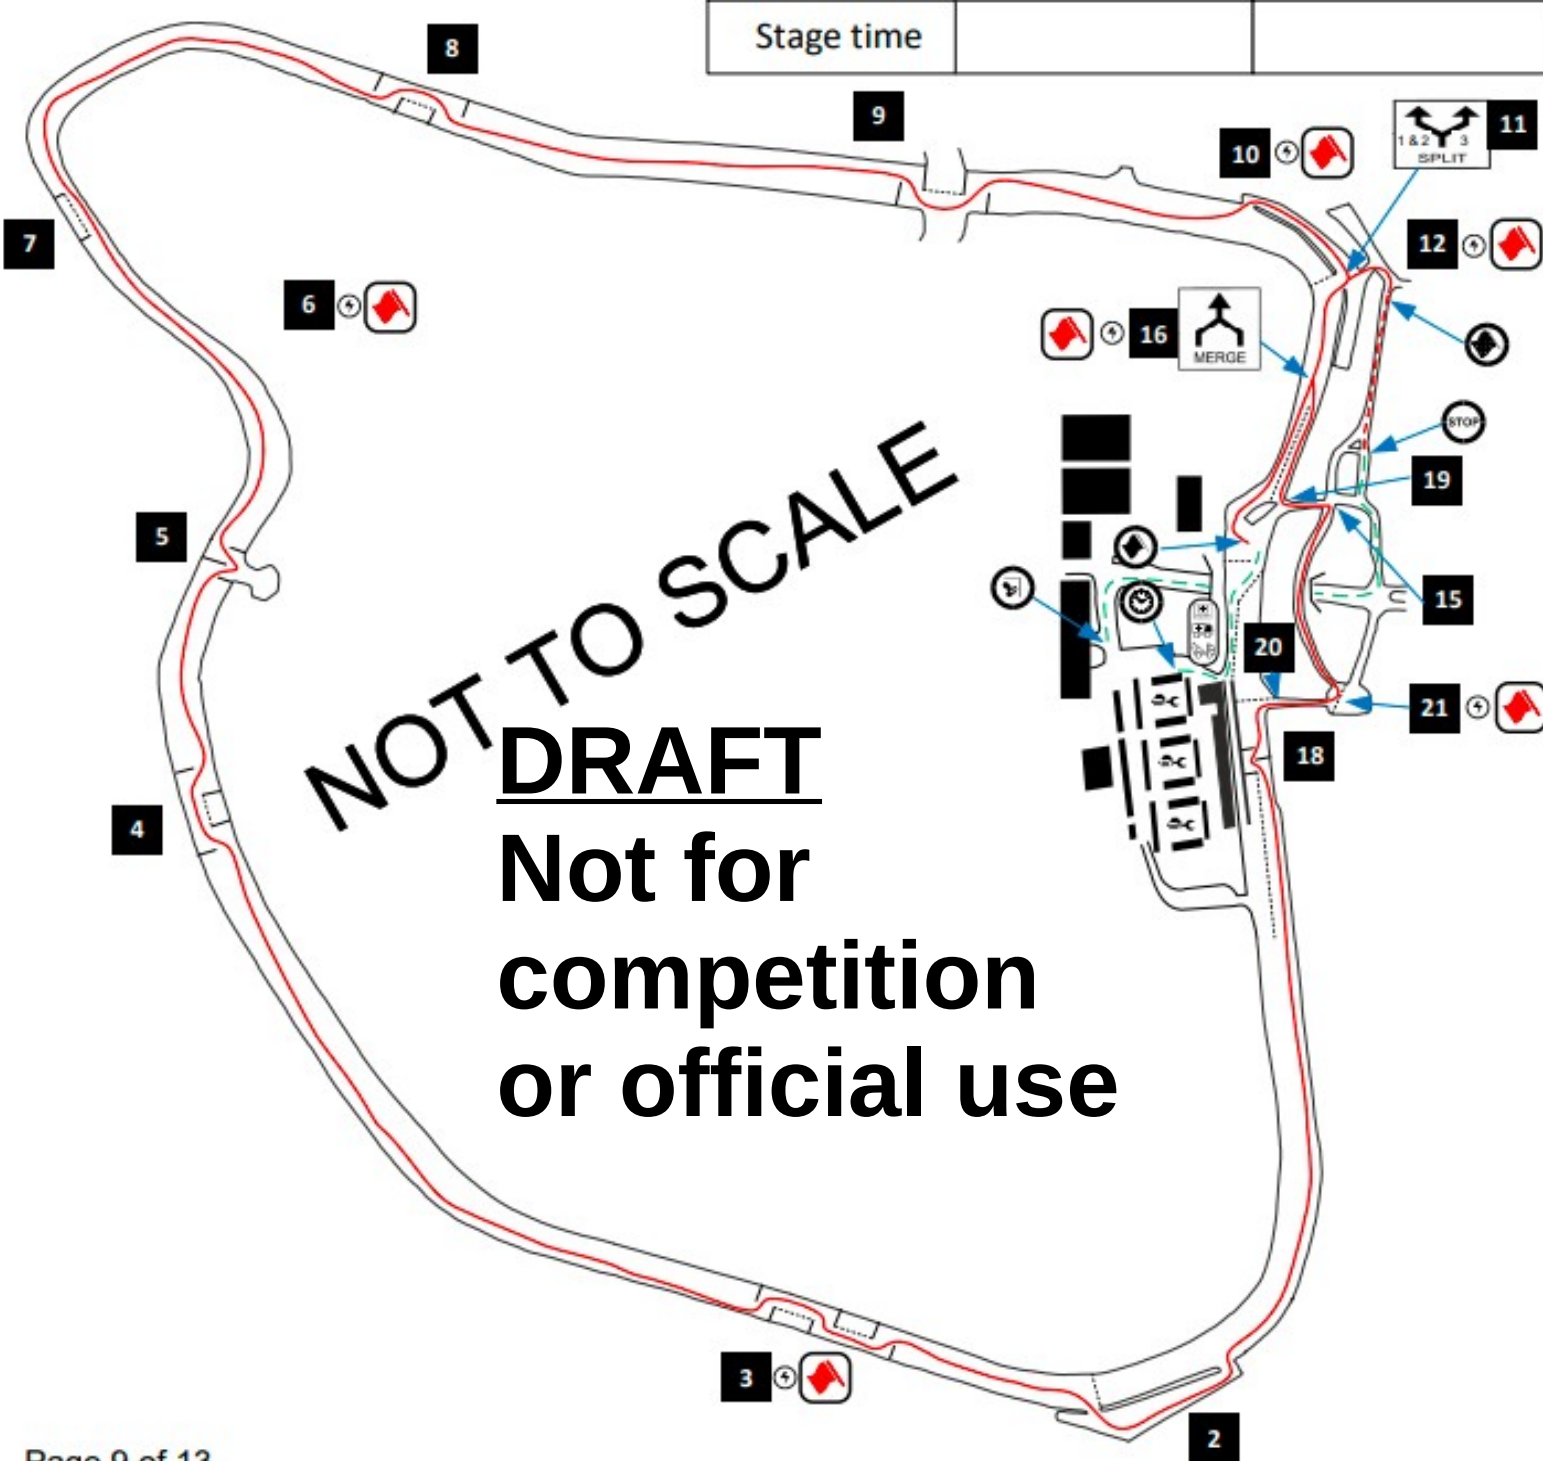

THE PHIL COLLINGS MEMORIAL SOUTH DOWNS STAGES 2021

SS1 (1 laps)

Distance: **2.3 miles**

Bogey: **1' 50"**

Target: **4' 36"**

Information:

- Leave service area and proceed to SSA1 (MTC1) at Park Ferme Gate
- Cars start SS1 at the exit of the pit lane at 30 seconds intervals.
- After PC1 return to service area. Max speed 15mph.

Stage	SS2	SS3
Start time		
Finish time		
Stage time		

THE PHIL COLLINGS MEMORIAL SOUTH DOWNS STAGES 2021

SS4 & SS5 (1 laps)

Distance: **2.3 miles**

Bogey: **1' 50"**

Target: **4' 36"**

Information:

- Leave service area and proceed to SSA4 & SSA5 at Park Ferme Gate
- Cars start SS4 and SS5 at the exit of the pit lane at 30 seconds intervals.
- After PC4 & PC5 return to service area. Max speed 15mph.

Stage	SS4	SS5
Start time		
Finish time		
Stage time		

THE PHIL COLLINGS MEMORIAL SOUTH DOWNS STAGES 2021

SS6 and SS7 (2 laps)

Distance: 5.1 miles

Bogey: 4' 05"

Target: 10' 12"

Information:

- Leave service area and proceed to SSA6 & SSA7 at Park Ferme Gate
- Cars start SS6 and SS7 at start near the circuit fixed chicane at 1 minute intervals.
- After PC6 & PC7 return to service area. Max speed 15mph.

Stage	SS6	SS7
Start time		
Finish time		
Stage time		

THE PHIL COLLINGS MEMORIAL SOUTH DOWNS STAGES 2021

SS8 and SS9 (2 laps)

Distance: **5.1 miles**

Bogey: **4' 05"**

Target: **10' 12"**

Information:

- Leave service area and proceed to SSA8 & SSA9 at Park Ferme Gate
- Cars start SS8 and SS9 at start near the circuit fixed chicane at 1 minute intervals.
- After PC8 & PC9 (MTC10) return to service area. Max speed 15mph.