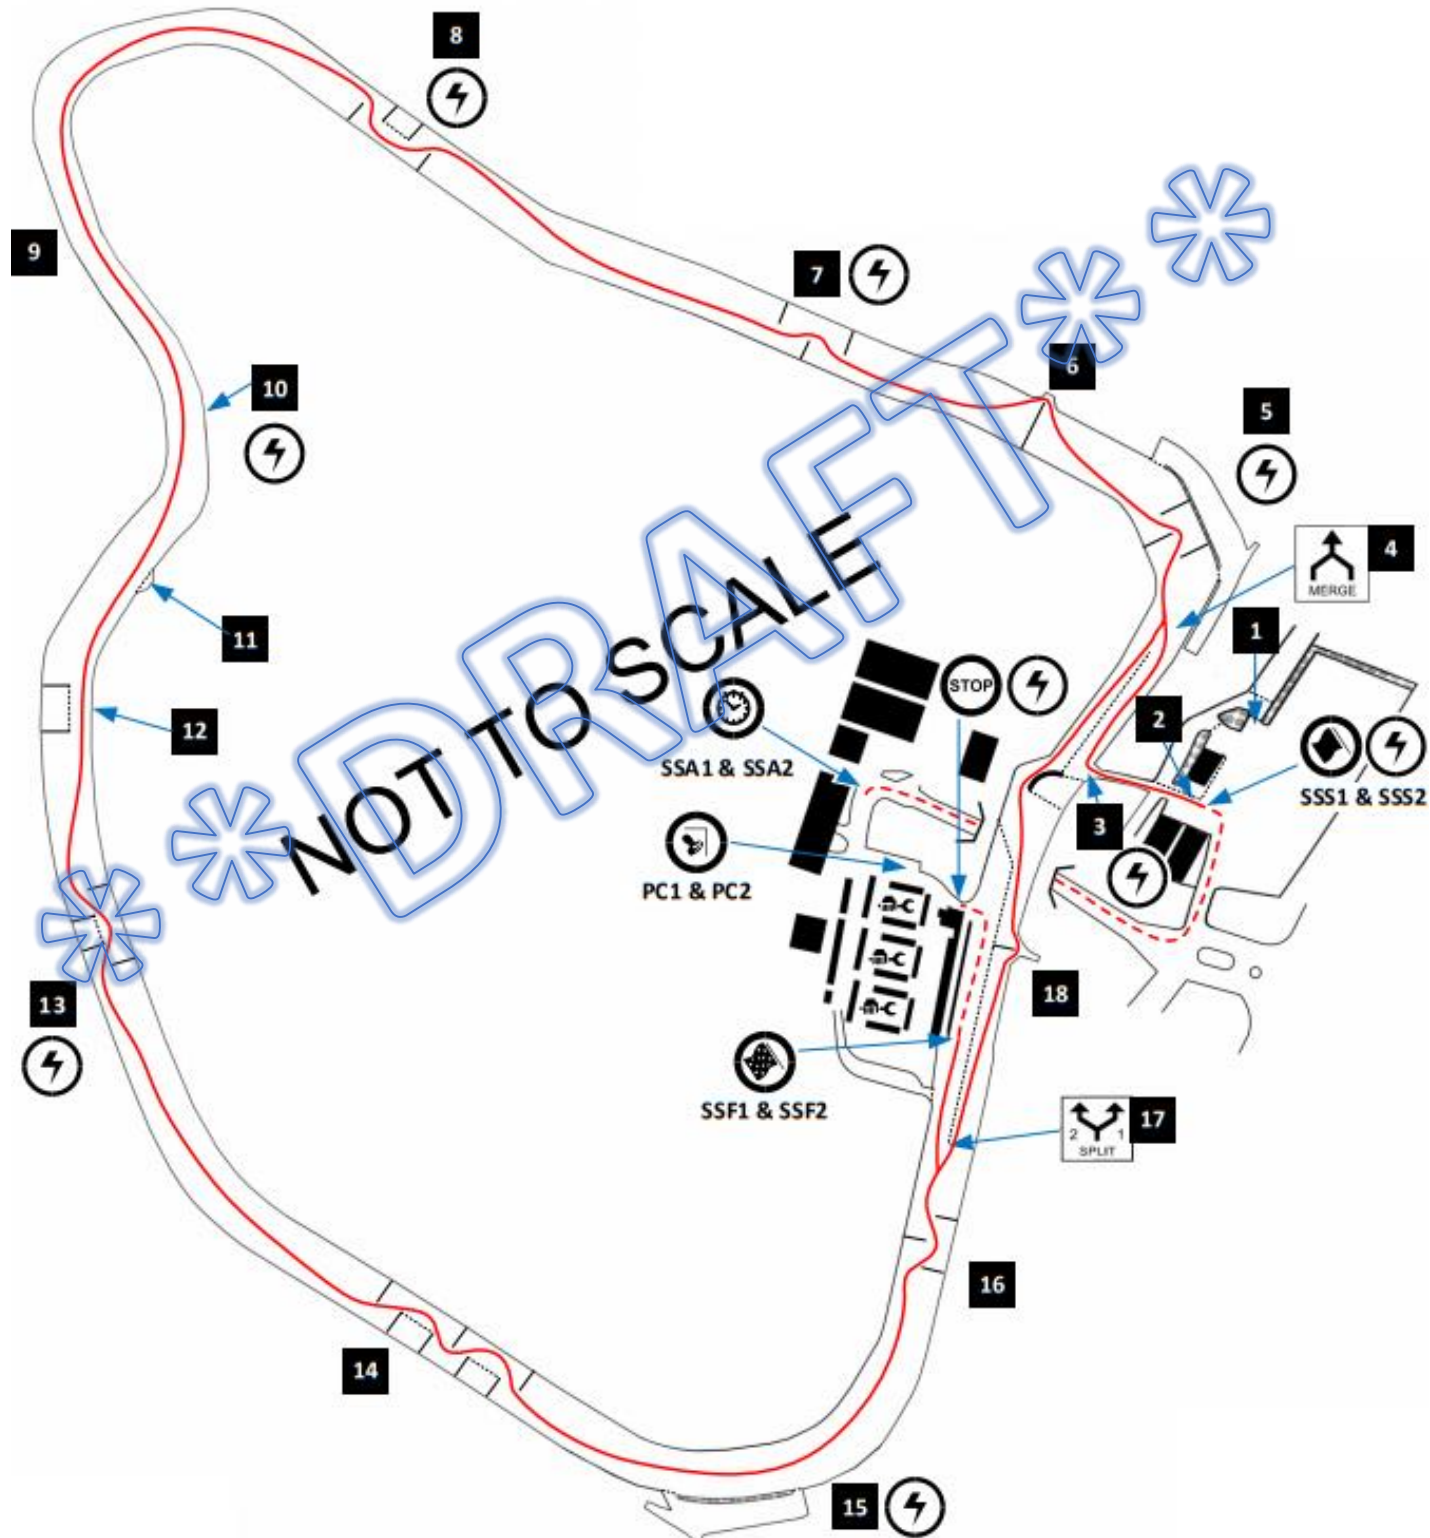

THE PHIL COLLINGS MEMORIAL SOUTH DOWNS STAGES 2018

SS1 and SS2 (2 laps)

Distance: 4.6 miles

Bogey: 3' 41"

Target: 9' 12"

Information:

- Cars start SS1 and SS2 in the chicane paddock at 1 minute intervals.

THE PHIL COLLINGS MEMORIAL SOUTH DOWNS STAGES 2018

Distance: **2.5 miles**

Bogey: **2' 00"**

Target: **5' 00"**

Information:

- Cars start SS5 in the chicane paddock at 30 second intervals.

THE PHIL COLLINGS MEMORIAL SOUTH DOWNS STAGES 2018

SS6 and SS7 (2 laps)

Distance: 4.8 miles

Bogey: 3' 50"

Target: 9' 36"

Information:

- Cars start SS6 and SS7 at the exit of the pit out at 1 minute intervals.

THE PHIL COLLINGS MEMORIAL SOUTH DOWNS STAGES 2018

SS8 & SS9 (2 laps)

Distance: 4.8 miles

Bogey: 3' 50"

Target: 9' 36"

Information:

- Cars start SS8 and SS9 at the exit of the pit out at 1 minute intervals.