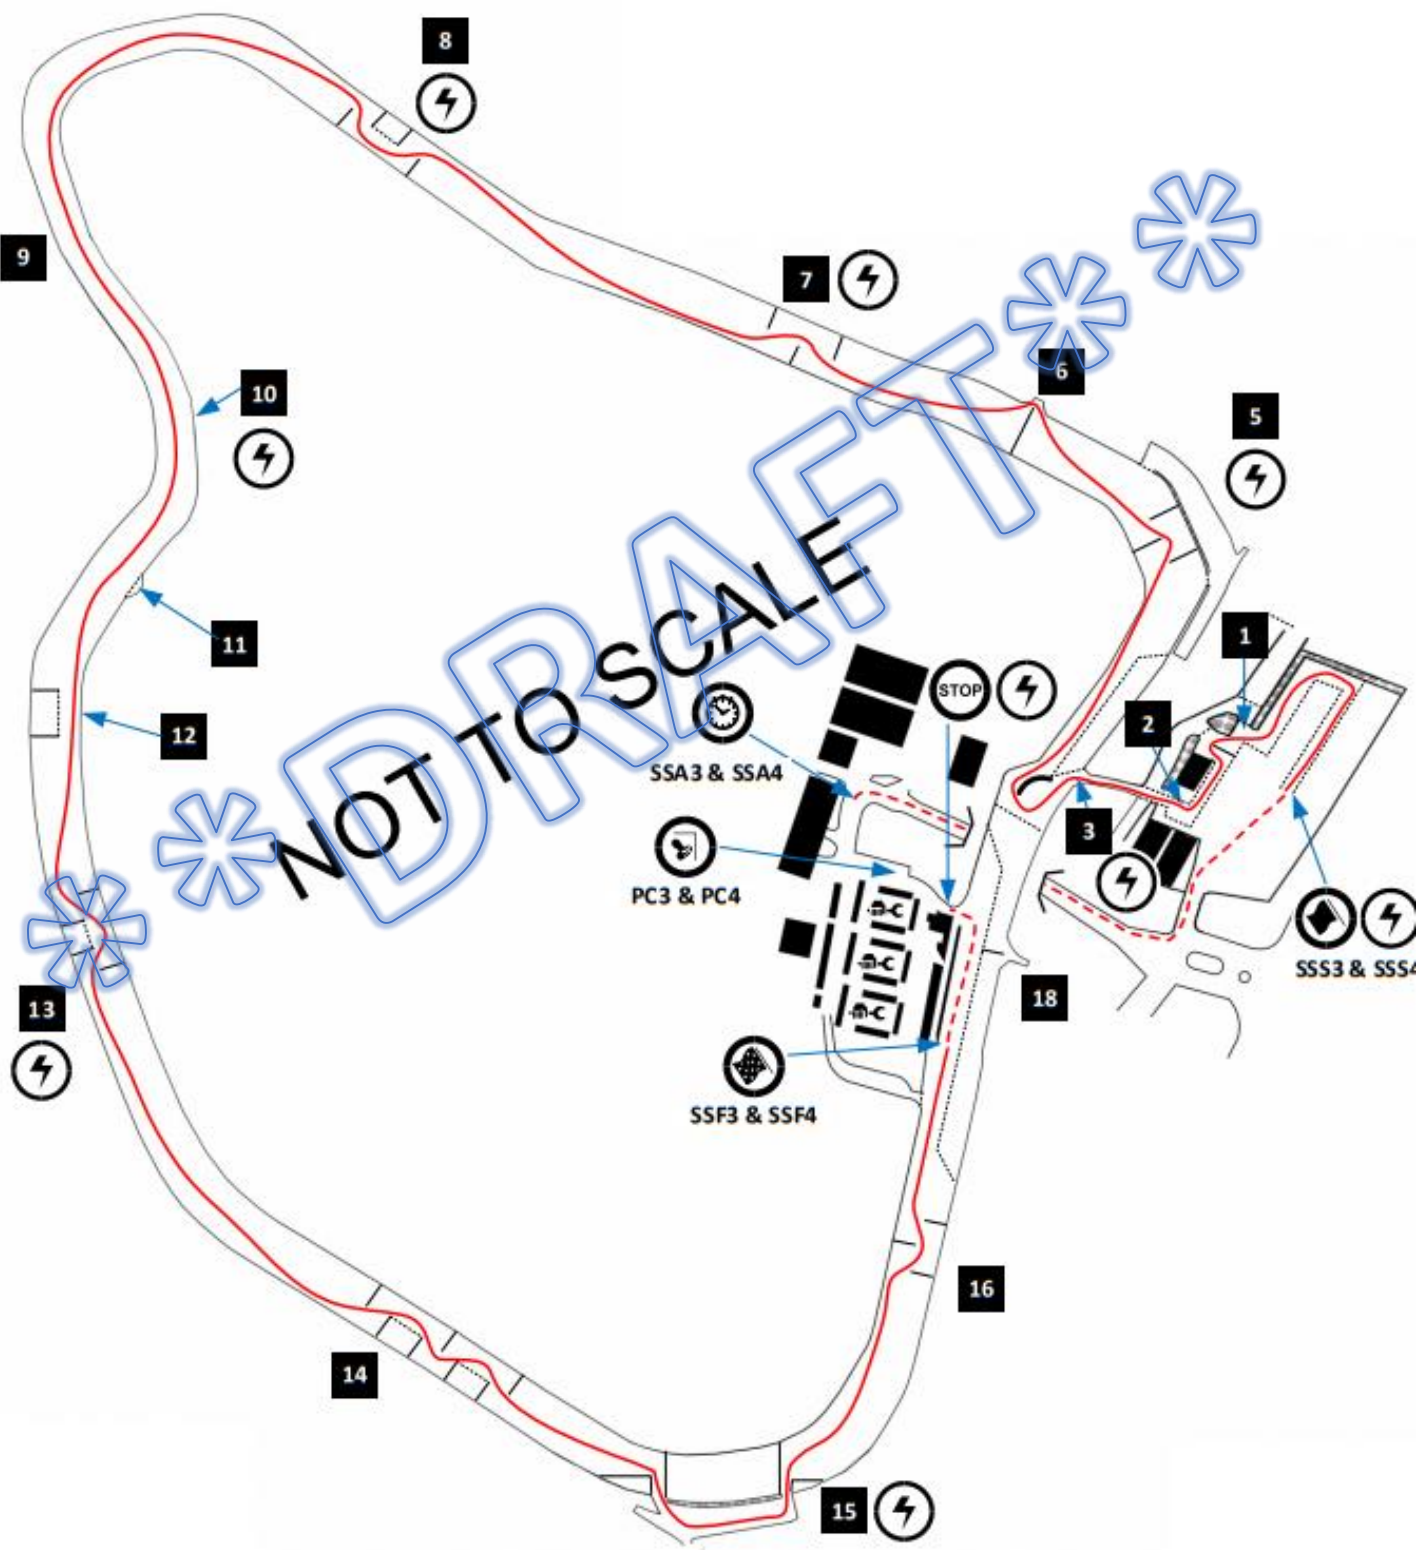

SS3 and SS4 (1 laps)

Distance: 2.5 miles

Bogey: 2' 00"

Target: 5' 00"

Information:

- Cars start SS3 and SS4 in the chicane paddock at 30 second intervals.

THE PHIL COLLINGS MEMORIAL SOUTH DOWNS STAGES 2018

SS5 (1 laps)

Distance: **2.5 miles**

Bogey: **2' 00"**

Target: **5' 00"**

Information:

- Cars start SS5 in the chicane paddock at 30 second intervals.

THE PHIL COLLINGS MEMORIAL SOUTH DOWNS STAGES 2018

SS6 and SS7 (2 laps)

Distance: 4.8 miles

Bogey: 3' 50"

Target: 9' 36"

Information:

- Cars start SS6 and SS7 at the exit of the pit out at 1 minute intervals.

THE PHIL COLLINGS MEMORIAL SOUTH DOWNS STAGES 2018

SS8 & SS9 (2 laps)

Distance: 4.8 miles

Bogey: 3' 50"

Target: 9' 36"

Information:

- Cars start SS8 and SS9 at the exit of the pit out at 1 minute intervals.