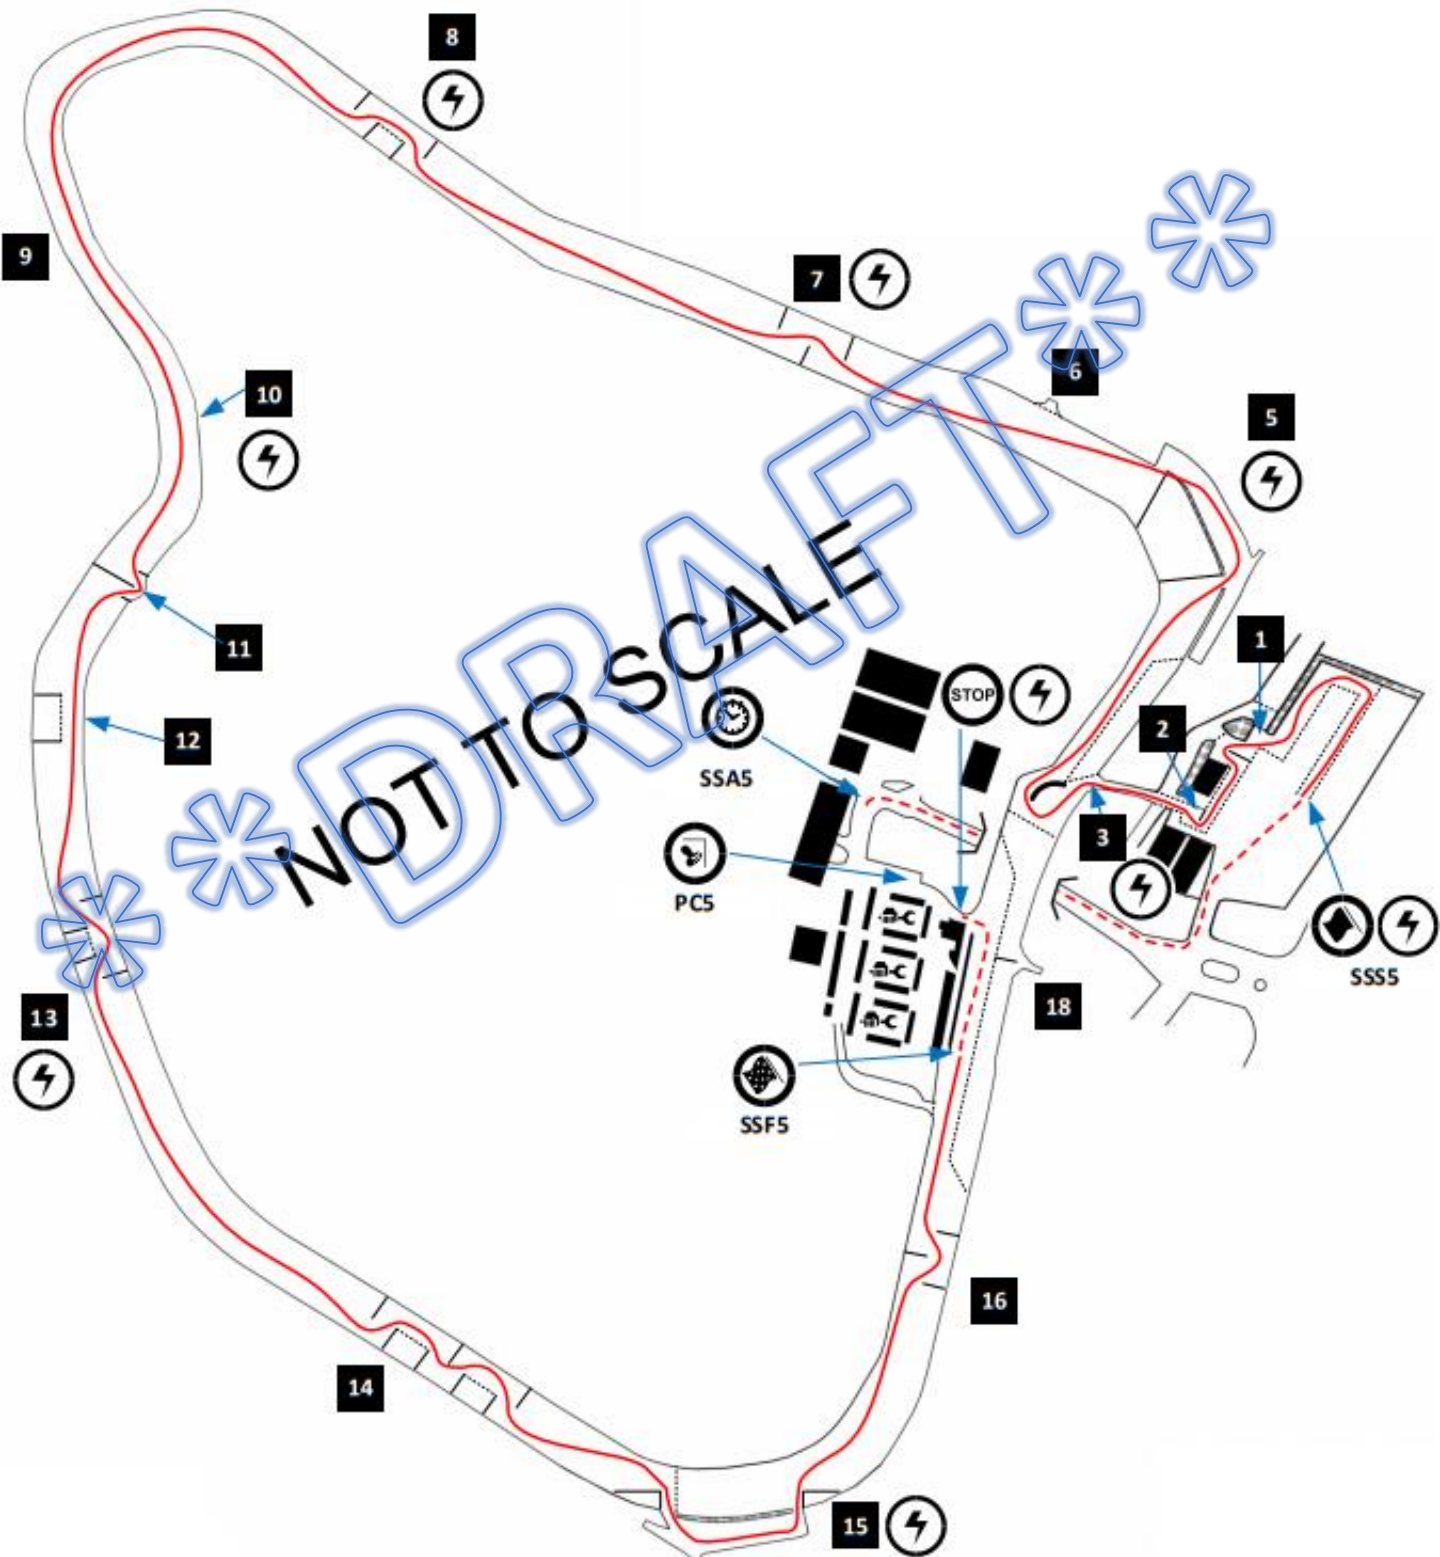

SS3 and SS4 (1 laps)

Distance: 2.5 miles

Bogey: 2' 00"

Target: 5' 00"

Information:

- Cars start SS3 and SS4 in the chicane paddock at 30 second intervals.

THE PHIL COLLINGS MEMORIAL SOUTH DOWNS STAGES 2018

SS5 (1 laps)

Distance: **2.5 miles**

Bogey: **2' 00"**

Target: **5' 00"**

Information:

- Cars start SS5 in the chicane paddock at 30 second intervals.

THE PHIL COLLINGS MEMORIAL SOUTH DOWNS STAGES 2018

SS6 and SS7 (2 laps)

Distance: 4.8 miles

Bogey: 3' 50"

Target: 9' 36"

Information:

- Cars start SS6 and SS7 at the exit of the pit out at 1 minute intervals.

THE PHIL COLLINGS MEMORIAL SOUTH DOWNS STAGES 2018

SS8 & SS9 (2 laps)

Distance: 4.8 miles

Bogey: 3' 50"

Target: 9' 36"

Information:

- Cars start SS8 and SS9 at the exit of the pit out at 1 minute intervals.