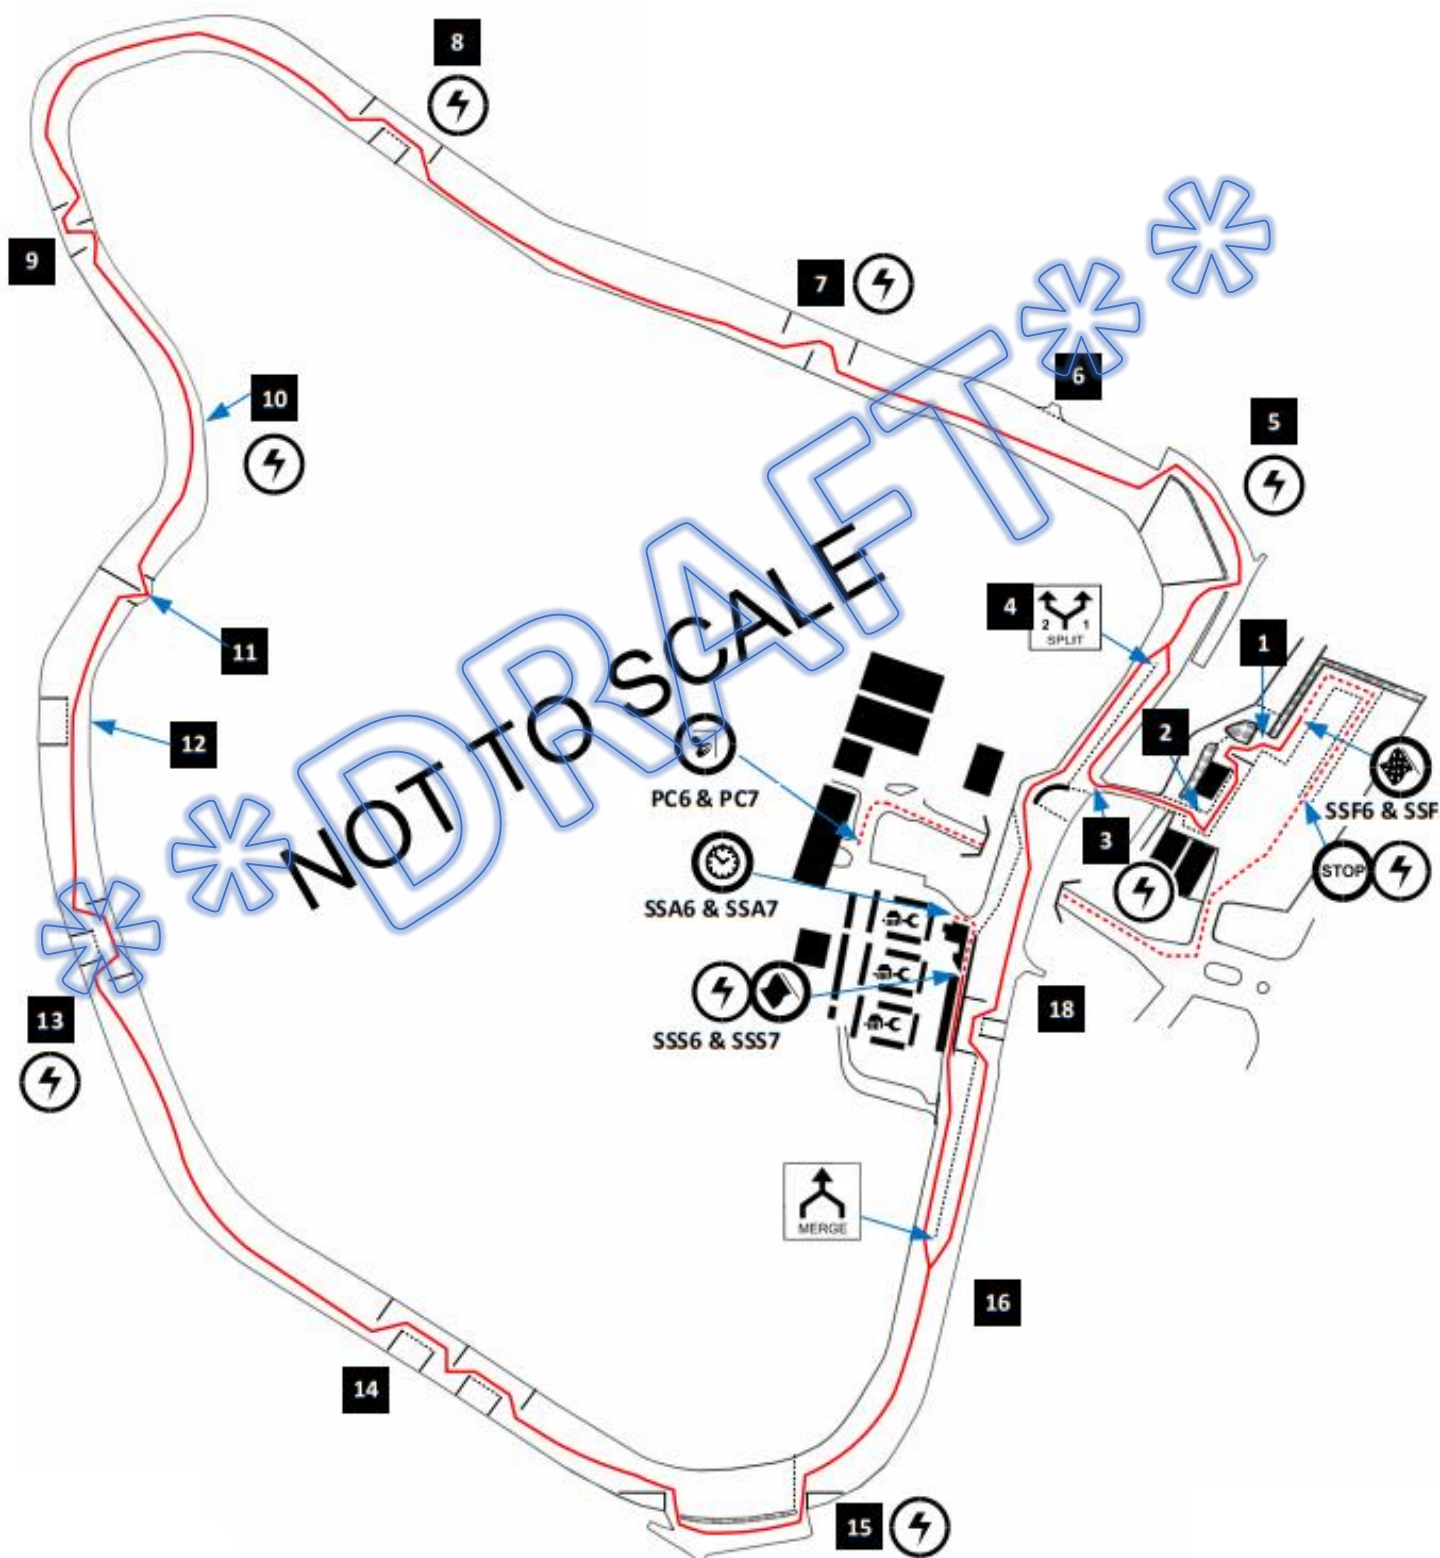

SS3 and SS4 (1 laps)

Distance: 2.5 miles

Bogey: 2' 00"

Target: 5' 00"

Information:

- Cars start SS3 and SS4 in the chicane paddock at 30 second intervals.

THE PHIL COLLINGS MEMORIAL SOUTH DOWNS STAGES 2018

SS5 (1 laps)

Distance: **2.5 miles**

Bogey: **2' 00"**

Target: **5' 00"**

Information:

- Cars start SS5 in the chicane paddock at 30 second intervals.

THE PHIL COLLINGS MEMORIAL SOUTH DOWNS STAGES 2018

SS6 and SS7 (2 laps)

Distance: 4.8 miles

Bogey: 3' 50"

Target: 9' 36"

Information:

- Cars start SS6 and SS7 at the exit of the pit out at 1 minute intervals.

THE PHIL COLLINGS MEMORIAL SOUTH DOWNS STAGES 2018

SS8 & SS9 (2 laps)

Distance: 4.8 miles

Bogey: 3' 50"

Target: 9' 36"

Information:

- Cars start SS8 and SS9 at the exit of the pit out at 1 minute intervals.